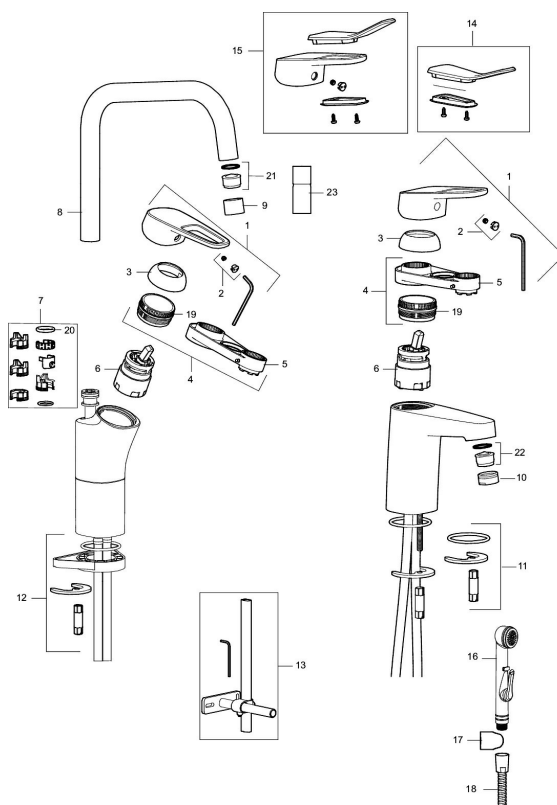

Article number: 85500010 Flow 3 bar: 6.2 l/m

Description: Chrome, Lead Free, connection nut G3/8"

Unique characteristics

Backflow protection unit type

- Cold Start
- Ceramic cartridge with soft closing function
- Adjustable flow control and temperature limiter
- Eco Flow (energy and water saving aerator)
- Soft PEX[®] hoses (stainless steel braided)

PRODUCT DESCRIPTION

SILJAN basin mixer

Soft, curved lines and ultra-shiny surfaces. We have emphasised clean design, simplicity and function, in line with our vision of caring for people and the environment. Strong focus has been placed on design, and specific shapes are used consistently to create a coordinated look. Big or small? Our FM Mattsson Siljan has products for everybody, regardless of their taste or the size of their home. The new Siljan Mini basin mixer is a compact product that packs a punch. Specially designed for small homes, small bathrooms or small hands. The choice is yours. Needless to say, you get the same high quality, just in a smaller size.

Article number: 85500010

Sparepartlist

NO.	FMM NO.	RSK	DESCRIPTION
	44450009	8295353	Accessories (limitation segment, stop screw, allen wrench 3 mm)
1	58501000	8592023	Complete lever, chrome
2	58511000	8592021	Cover lid with colour marking
3	58521000	8592020	Cover sleeve, chrome
4	58530140	8241726	Fastening nipple with service tool
5	60770000	8591918	Service tool
6	59115500	8591947	Ceramic cartridge with service tool, standard (red ring)