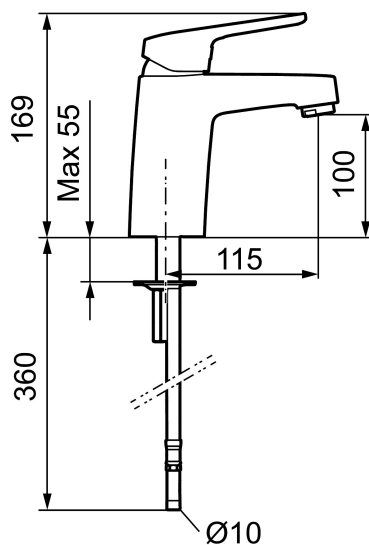

Article number: 85500010 Flow 3 bar: 6.2 l/m

Description: Chrome, Lead Free, connection nut G3/8"

Unique characteristics

Backflow protection unit type

- Cold Start
- Ceramic cartridge with soft closing function
- Adjustable flow control and temperature limiter
- Eco Flow (energy and water saving aerator)
- Soft PEX[®] hoses (stainless steel braided)

Article number: 85500010

Sparepartlist

NO.	FMM NO.	RSK	DESCRIPTION
	44450009	8295353	Accessories (limitation segment, stop screw, allen wrench 3 mm)
1	58501000	8592023	Complete lever, chrome
2	58511000	8592021	Cover lid with colour marking
3	58521000	8592020	Cover sleeve, chrome
4	58530140	8241726	Fastening nipple with service tool
5	60770000	8591918	Service tool
6	59115500	8591947	Ceramic cartridge with service tool, standard (red ring)