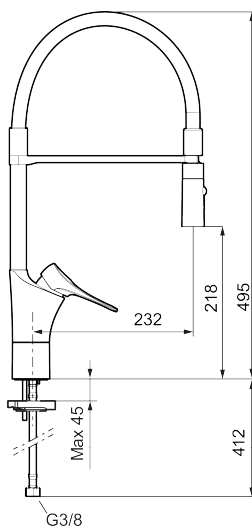

Article number: 86130013 **Flow 3 bar:** 6.0 l/m

Description: Brushed chrome

Unique characteristics

Backflow protection unit type **EB**

- Cold Start
- Ceramic cartridge with soft closing function
- Adjustable flow control and temperature limiter
- Hose, limitation part for 60°, 85°, 110° or 360° included
- Nozzle with concentrated jet and handshower
- Soft PEX® hoses with 3/8" connecting nut (stainless steel braided)
- Approved non-return valves, EN-Standard EN1717
- Lead Free material
- Hole diameter Ø34-37 mm