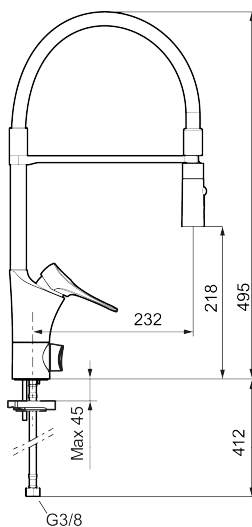

Article number: 86150010 **Flow 3 bar:** 6.0 l/m

Description: Chrome

Unique characteristics

Backflow protection unit type **EB**

- Cold Start
- Ceramic cartridge with soft closing function
- Adjustable flow control and temperature limiter
- Hose, limitation part for 60°, 85°, 110° or 360° included
- Nozzle with concentrated jet and handshower
- With dish washer valve, switchable between cold and hot water. Pre-set on cold water
- Soft PEX® hoses with 3/8" connecting nut (stainless steel braided)
- Approved non-return valves, EN-Standard EN1717
- Lead Free material
- Hole diameter Ø34-37 mm