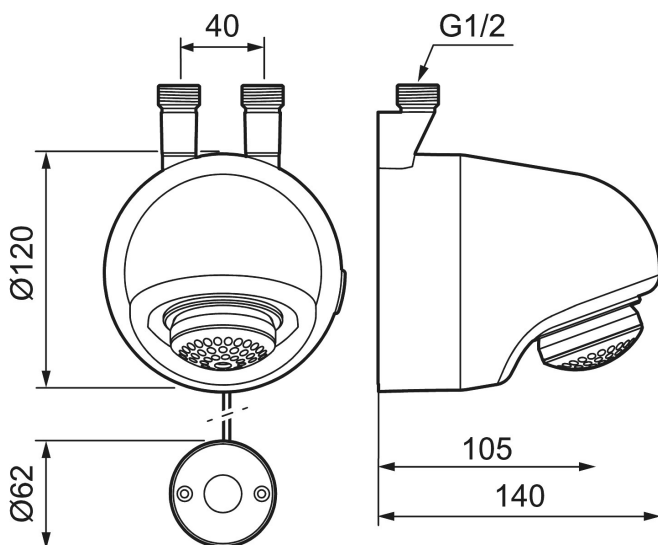

## FM Mattsson tronic compact WMS, with thermostatic function, battery operation

**Article number:** 95176000

**Description:** Chrome, battery operation, included battery and mounting plate

- Tronic Copmpact with possibilities of wireless connection (subscription is required)
- Thermostatic function, with adjustable temperature
- Battery operation, can be converted to mains operation
- Connection up G1/2"
- Solenoid valve, shut-off valve and electronics integrated in the shower head
- Programmable start button. Rinsing time from 10–60 seconds, (30 seconds is the factory preset)
- Flush Timeout - safety shut-off to prevent flooding, maximum of 5 minutes
- Jet angle adjustable +/- 5°
- Flow limiter 9 l/min
- Can be turned off by solenoid valve (eg for cleaning)
- Low power consumption - Long life
- Equipped with system for thermal disinfection against legionella
- IP class sensor, IP67
- Approved non-return valves, EN-Standard EN1717

### Installation:

- The power cable between the shower head and the start button should ideally be placed in the joints between wall tiles or in a pipe, but take care not to damage the wall's moisture barrier
- Mains operation requires installation of the AC adapter FMM S600131, and power supply FMM S600129 alternatively transformer FMM S600128, plus extension cable FMM S600127