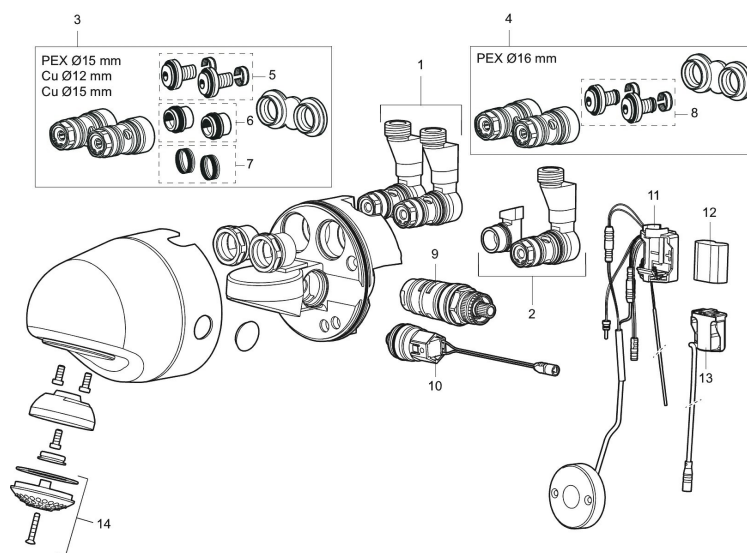

PRODUCT DESCRIPTION

FM Mattsson tronic compact WMS, with thermostatic function, battery operation

Article number: 95176000

Sparepartlist

NO.	FMM NO.	RSK	DESCRIPTION
1	28145000	8221805	Connectors, complete
2	28145100	8221807	Connector, complete
3	28141000	8221803	Mounting plate with connection for CU 12-15 and PEX 15
4	28141600	8221804	Mounting plate with connection for PEX 16, ALU-PEX 16
5	19451550	8221801	Coupling kit, PEX 15
6	19451250	8221799	Gasket kit, CU 12
7	19451500	8221800	Gasket kit, CU 15
8	19451600	8221802	Coupling kit, PEX 16
9	38147000	8221811	Thermostatic cartridge
10	16202000	8221794	Solenoid valve
11	16216600	8221793	Electronic unit
12	S600135	8483191	Battery
13	S600131	8483190	AC adapter
14	29182000	8221808	Shower strainer