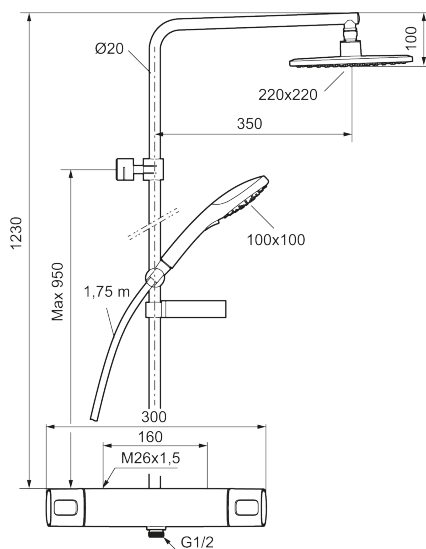

**Article number:** 85830000 **Flow 3 bar:** 10.7 l/m

**Description:** Chrome, 160 c/c, Lead Free, energy class A

### Uniqe characteristics

Backflow protection unit type

- Safety mixer Siljan and head shower set Siljan
- With reversible headwork
- Anti lime-scale head- and hand shower
- Eco Flow, hand shower 7,5 l/min and head shower 11 l/min
- Shower bar with slider, soap dish and wall bracket with sealing
- Shower pipe can be shortened if required
- Flexible wall bracket  $\pm 5$  mm in height and 50–100 mm from wall, 2x18 mm spacers included, with sealing, hidden pipe joint