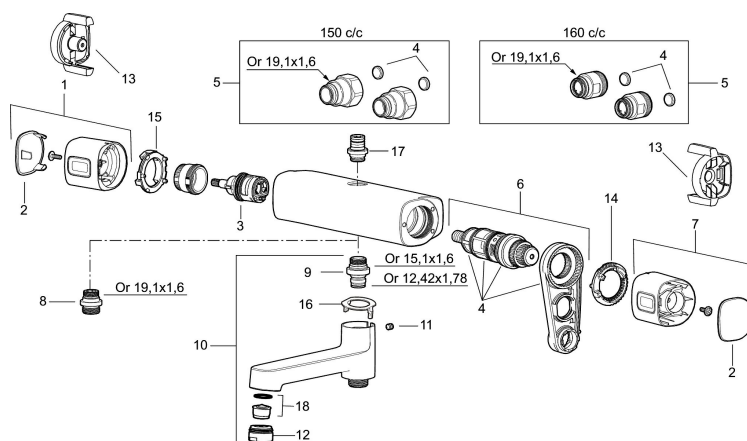

PRODUCT DESCRIPTION

SILJAN head shower kit

Our new FM Mattsson Siljan collection combines design with eco-friendly and energy-saving functions without compromising on comfort. The Siljan shower range includes a wide selection of overhead shower and hand shower sets.

The showers can be combined with a Siljan thermostatic shower or bath mixer. Or make things simple by choosing one of our smart all-in-one overhead or hand shower sets.

Article number: 85830000

Sparepartlist

NO.	FMM NO.	RSK	DESCRIPTION
1	35480009	8592029	On/off handle, complete
2	39031500	8592052	End cover
3	35980009	8585850	Ceramic on/off headwork, reversible
4	38680009	8591701	Filter kit incl. o-rings and service tool
5	59800800	8592005	Inlet connectors, 160 c/c
5	59810800	8592006	Inlet connectors 150 c/c (left-handed thread)
6	38601009	8591609	Thermostatic cartridge, complete, incl. service tool
7	35480109	8592033	Temperature handle, complete
8	39710800	8591967	Nipple M18x1-G1/2 for shower mixer
9	39754000	8591969	Nipple M18x1 with o-ring for bath mixer
10	83990000	8154079	Swivel spout with integrated diverter
11	38086000	8439701	Locking screw
12	29142400	8281526	Housing M24 ext., 13 mm
13	35976209	8592039	Care-handle, black, 2 pcs
14	38523000	8592058	Scalding protection ring