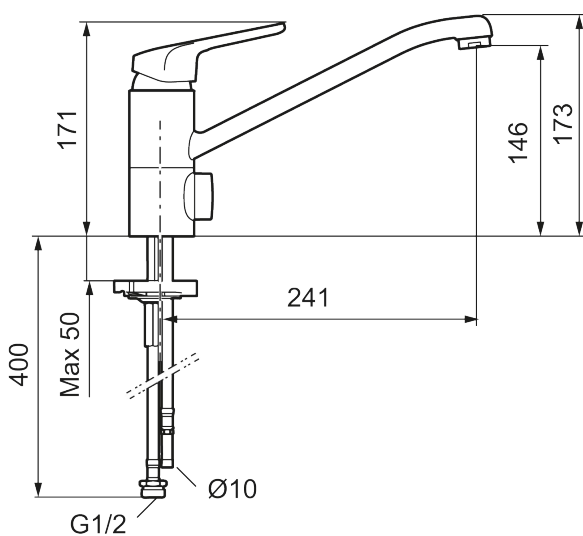

Article number: 83216000

Description: Chrome, Eco Plus, connection flat end Ø10 mm

Unique characteristics

Backflow protection unit type 

- Cold Start
- Ceramic cartridge with soft closing function
- Adjustable flow control and temperature limiter
- Eco Flow (energy and water saving aerator)
- Swivel spout 110°
- With dish washer valve, switchable between cold and hot water. Pre-set on cold water
- Soft PEX[®] hoses (stainless steel braided)
- Hole diameter Ø34-37 mm

Article number: 83216000

Sparepartlist

NO.	FMM NO.	RSK	DESCRIPTION
1	58501000	8592023	Complete lever, chrome
2	58511000	8592021	Cover lid with colour marking
3	58521000	8592020	Cover sleeve, chrome
4	58530160	8241727	Fastening nipple for cartridge, incl. service tool
5	S600298	3870203	Service tool
6	S600273	8387230	Ceramic cartridge with service tool, cold start (green ring)
6	59115500	8591947	Ceramic cartridge with service tool, standard (red ring)
6	59126000	8591966	Ceramic cartridge with service tool, Eco Plus (green ring)
7	58660000	8592035	Spout
8	38080000	8241723	Stop screw
9	29142400	8281526	Housing M24 ext., 13 mm

NO.	FMM NO.	RSK	DESCRIPTION
10	S600301	8387255	Sealing rings, 2 pcs
11	39142000	8186890	Fastening kit, for mixers with on/off valve
12	35974009	8592038	Care-kit
13	58504000	8592049	Care-lever, complete
14	59291000	8186896	On/off valve for dishwasher, complete
15	S600337	8346905	Ceramic cartridge for dishwasher, with service tool
15	S600316	8387265	Ceramic cartridge for dishwasher, without service tool
16	58281000	8592036	Knob for dishwasher, chrome
17	29651501	8531502	Rough chrome plated
18	29102710	8281528	Aerator insert, 9–11 l/min at 300kPa
18	29102890	8281533	Aerator insert, 10–13 l/min at 300kPa
19	38230005	8141730	Limitation clamp for fixed spout and swivel 30-90°