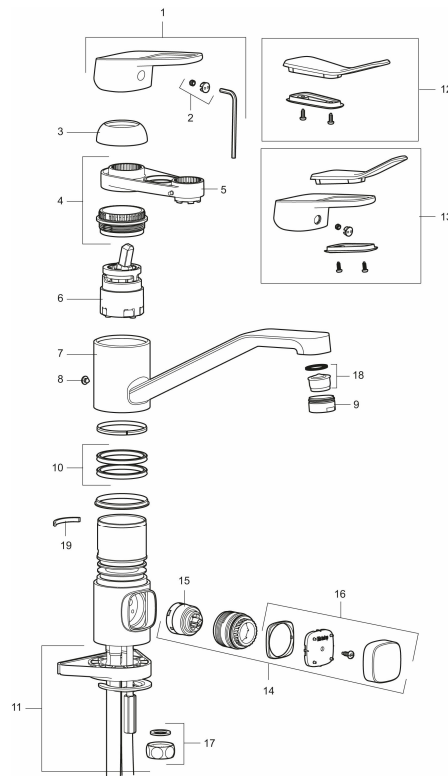

Article number: 83216000

Description: Chrome, Eco Plus, connection flat end Ø10 mm

Unique characteristics

Backflow protection unit type 

- Cold Start
- Ceramic cartridge with soft closing function
- Adjustable flow control and temperature limiter
- Eco Flow (energy and water saving aerator)
- Swivel spout 110°
- With dish washer valve, switchable between cold and hot water. Pre-set on cold water
- Soft PEX[®] hoses (stainless steel braided)
- Hole diameter Ø34-37 mm

Article number: 83216000

Sparepartlist

NO.	FMM NO.	RSK	DESCRIPTION
1	58501000	8592023	Complete lever, chrome
2	58511000	8592021	Cover lid with colour marking
3	58521000	8592020	Cover sleeve, chrome
4	58530160	8241727	Fastening nipple for cartridge, incl. service tool
5	S600298	3870203	Service tool
6	S600273	8387230	Ceramic cartridge with service tool, cold start (green ring)
6	59115500	8591947	Ceramic cartridge with service tool, standard (red ring)
6	59126000	8591966	Ceramic cartridge with service tool, Eco Plus (green ring)
7	58660000	8592035	Spout
8	38080000	8241723	Stop screw
9	29142400	8281526	Housing M24 ext., 13 mm

NO.	FMM NO.	RSK	DESCRIPTION
10	S600301	8387255	Sealing rings, 2 pcs
11	39142000	8186890	Fastening kit, for mixers with on/off valve
12	35974009	8592038	Care-kit
13	58504000	8592049	Care-lever, complete
14	59291000	8186896	On/off valve for dishwasher, complete
15	S600337	8346905	Ceramic cartridge for dishwasher, with service tool
15	S600316	8387265	Ceramic cartridge for dishwasher, without service tool
16	58281000	8592036	Knob for dishwasher, chrome
17	29651501	8531502	Rough chrome plated
18	29102710	8281528	Aerator insert, 9–11 l/min at 300kPa
18	29102890	8281533	Aerator insert, 10–13 l/min at 300kPa
19	38230005	8141730	Limitation clamp for fixed spout and swivel 30-90°