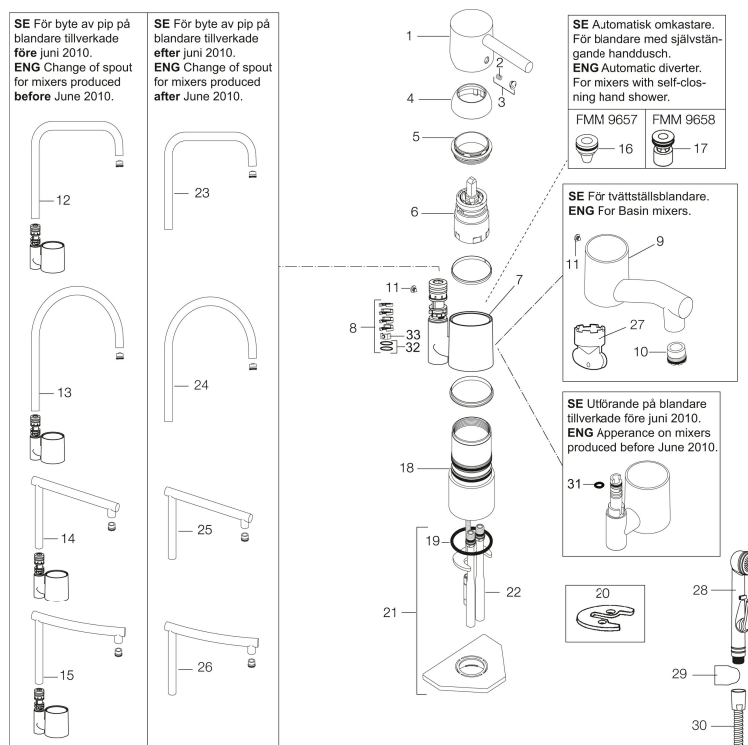

Article number: 96571010

Description: Chrome, Soft PEX® hoses with G3/8" connecting nut

- With self-closing hand shower, wall bracket and hose
- Ceramic cartridge with soft closing function
- Adjustable flow control and temperature limiter
- Approved non-return valves, EN-Standard EN1717

Uniqe characteristics

Backflow protection unit type

PRODUCT DESCRIPTION

GARDA basin mixer

Garda is a range of mixers with a clean, minimalist design. A Garda mixer enhances your overall bathroom interior with its perfect fusion of technology and design. You notice it as soon as you grip the optimally balanced lever. A soft-close mechanism and a ceramic seal are standard features. Garda is a perfect example of an intelligent interior enclosed in a beautiful exterior.

Article number: 96571010

Sparepartlist

NO.	FMM NO.	RSK	DESCRIPTION
1	59400000	8591864	Lever, complete, L=95 mm
2	38730006	8591623	Locking screw
3	59410000	8591863	Cover lid with colour marking
4	59330000	8591829	Cover ring, chrome
5	38051000	8241719	Fastening nipple,chrome
6	59110000	8591770	Ceramic cartridge, not cold start (red ring)
7	59782000	8154090	Sleeve for spout with socket and stop screw
8	58640000	8594555	Lock kit for swivel spout
9	59700000	8154047	Spout for basin mixer with aerator and stop screw
10	59752200	8242199	Aerator M21,5 ext., 7-9 l/min at 300 kPa
11	38080000	8241723	Stop screw