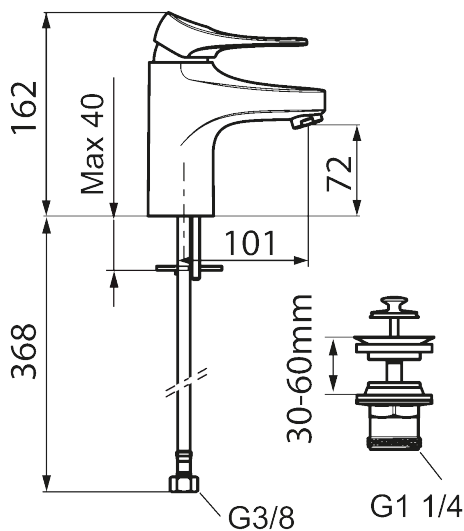

Unique characteristics

Backflow protection unit type **AA**

9000XE basin mixer

9000XE basin mixer is a basin mixer in brushed chrome. Its classic design and water-saving function make it a natural choice for the bathroom. The product comes with a captive waste.

Article number: 86530013 **Flow 3 bar:** 4.5 l/m

Description: Brushed chrome

- With captive waste, lower part in plastic
- Cold Start
- Ceramic cartridge with soft closing function
- Adjustable flow control and temperature limiter
- Eco Flow (energy and water saving aerator)
- Soft PEX® hoses with 3/8" connecting nut (stainless steel braided)
- Lead Free material
- Hole diameter Ø34-37 mm

PRODUCT DESCRIPTION

9000XE basin mixer

9000XE basin mixer is a basin mixer in brushed chrome. Its classic design and water-saving function make it a natural choice for the bathroom. The product comes with a captive waste.

NO.	FMM NO.	RSK	DESCRIPTION
10	S600206	8233049	Self-closing hand shower, chrome
11	S600157	8239542	Wall bracket, chrome
11	S600157.75	8239544	Wall bracket, børstet krom
12	S600152	8236561	High-pressure shower hose, L=1,5 m, chrome