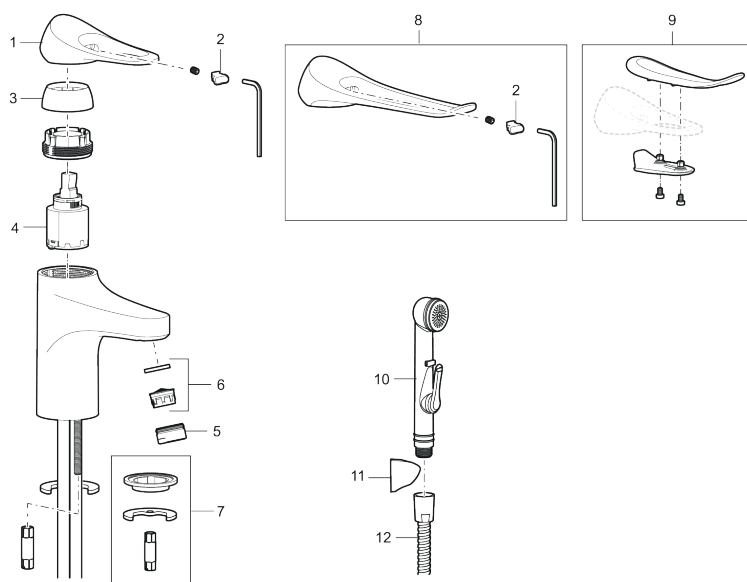

PRODUCT DESCRIPTION

9000XE basin mixer

9000XE basin mixer is a basin mixer in brushed chrome. Its classic design and water-saving function make it a natural choice for the bathroom. The product comes with a captive waste.

Article number: 86530013

Sparepartlist

NO.	FMM NO.	RSK	DESCRIPTION
1	S600096	8387022	Lever, complete, chrome
1	S600096.75	8387024	Lever, complete, Brushed chrome
2	S600097	8387025	Cover lid with colour marking
3	S600101	8387029	Cover sleeve, chrome
3	S600101.75	8387031	Cover sleeve, brushed chrome
4	S600100	8387028	Ceramic cartridge with tool, for kitchen mixer (LEED) and basin mixer
4	S600099	8387027	Ceramic cartridge, without tool, for kitchen mixer (LEED) and basin mixer
4	S600178	8387036	Ceramic cartridge with tools
4	S600272	8387234	Ceramic cartridge, without tool
5	S600156	8280014	Housing M24 ext., 13 mm, chrome
5	S600156.75	8280015	Housing M24 ext., 13 mm, brushed chrome
6	S600072	8281671	Aerator insert, 3 l/min at 200–600 kPa
6	S600226	8280024	Aerator insert, 1,7 l/min at 200–600 kPa
7	S600160	8387096	Fastening kit, for basin mixer
8	S600175	8387083	Care-lever, complete
9	S600106	8397001	Care-kit