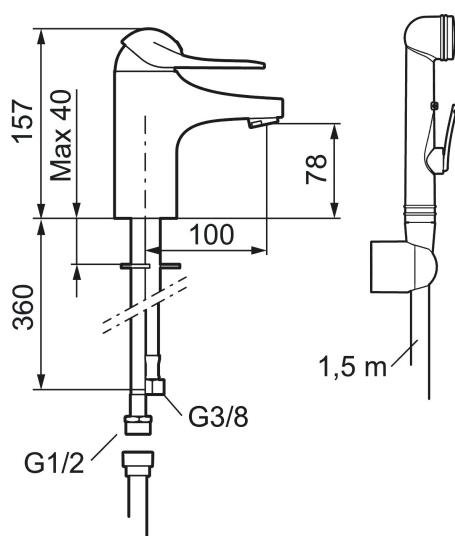

9000E basin mixer

An optimal fusion of design and function. The FM Mattsson 9000E range ushers in a new generation of mixers that are environmentally engineered down to the last detail. The mixer brings beauty and technical perfection to your bathroom. Even in its basic version, the mixer has unique functions that save energy without compromising on comfort.

Article number: 80670010

Description: Chrome, connection nut G3/8"

Unique characteristics

Backflow protection unit type 

- With self-closing hand shower, wall bracket and hose
- Cold Start
- Ceramic cartridge with soft closing function
- Adjustable flow control and temperature limiter
- Eco Flow (energy and water saving aerator)
- Soft PEX[®] hoses (stainless steel braided)
- Approved non-return valves, EN-Standard EN1717