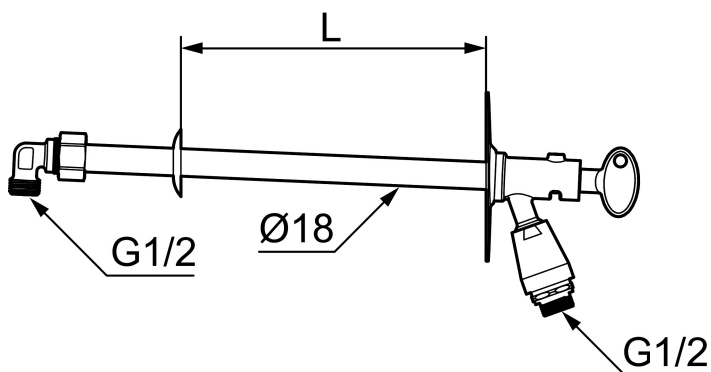

## Garden valve with vacuum valve and key

Our garden valves are self-draining and therefore frost-proof even if you forget to dismantle the garden hose before the season with degrees below zero. However, we recommended that you always remove the hose and coupling when there is a risk of low temperatures.

Article number: 42941000

Description: For wall thickness max. 1000 mm

### Unique characteristics

Backflow protection unit type 

- Self-draining
- With vacuum valve and key
- With approved non-return valve
- Frost-proof even if the hose/coupling is connected
- Can be cut to suit wall thickness
- Wall bracket: H=106 mm, W=66 mm, diagonal screw holes
- Approved backflow prevention device, EN-Standard EN 1717