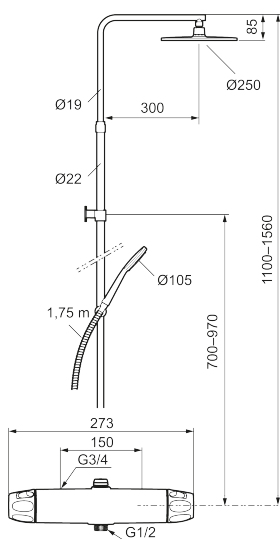

9000XE head shower kit

9000XE head shower kit is a head shower kit in brushed chrome.

The telescopic shower bar allows the wall bracket's height to be adapted to the specific bathroom's ceiling height, as well as to the user's height and/or the preferred distance to the shower head.

Article number: 86831503 **Flow 3 bar:** 7.6 l/m

Description: Brushed chrome, 150 c/c

Unique characteristics

Backflow protection unit type **EB**

- Safety mixer 9000XE and head shower set 9000XE
- With reversible headwork
- Anti lime-scale head- and hand shower
- Shower bar with slider and wall bracket with sealing
- Shower pipe can be shortened if required
- Wall bracket freely adjustable in height, 700–970 from connection and 50–100 mm from wall, 2x20 mm spacers included, with sealing, hidden pipe joint
- Lead Free material