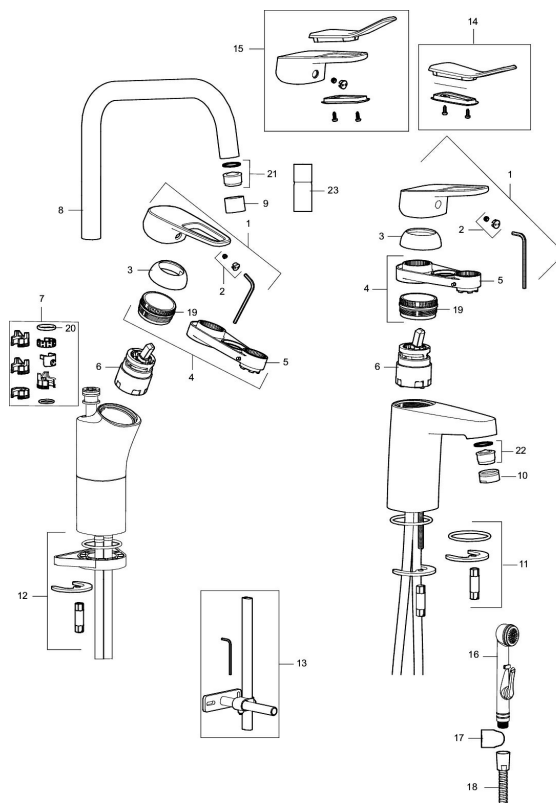

Article number: 85535010 Flow 3 bar: 6.2 l/m

Description: Chrome, Lead Free, connection nut G3/8"

Uniqe characteristics

Backflow protection unit type 

- With push-down waste
- Cold Start
- Ceramic cartridge with soft closing function
- Adjustable flow control and temperature limiter
- Eco Flow (energy and water saving aerator)
- Soft PEX[®] hoses (stainless steel braided)

PRODUCT DESCRIPTION

SILJAN basin mixer

Soft, curved lines and ultra-shiny surfaces. We have emphasised clean design, simplicity and function, in line with our vision of caring for people and the environment. Strong focus has been placed on design, and specific shapes are used consistently to create a coordinated look. Big or small? Our FM Mattsson Siljan has products for everybody, regardless of their taste or the size of their home. The new Siljan Mini basin mixer is a compact product that packs a punch. Specially designed for small homes, small bathrooms or small hands. The choice is yours. Needless to say, you get the same high quality, just in a smaller size.

Article number: 85535010

Sparepartlist

NO.	FMM NO.	RSK	DESCRIPTION
	44450009	8295353	Accessories (limitation segment, stop screw, allen wrench 3 mm)
1	58501000	8592023	Complete lever, chrome
2	58511000	8592021	Cover lid with colour marking
3	58521000	8592020	Cover sleeve, chrome
4	58530140	8241726	Fastening nipple with service tool
5	60770000	8591918	Service tool
6	59115500	8591947	Ceramic cartridge with service tool, standard (red ring)