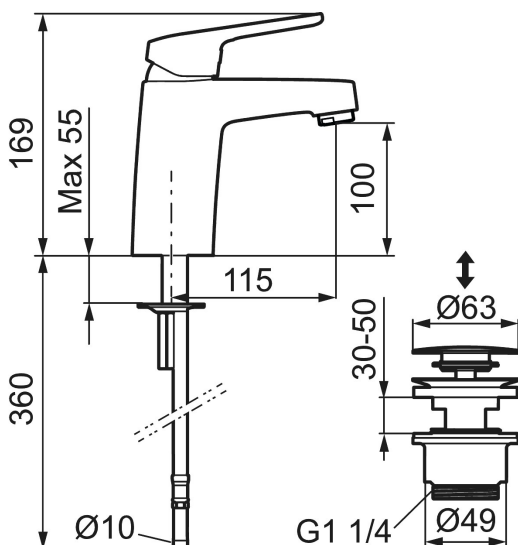

Big or small? Our FM Mattsson Siljan has products for everybody, regardless of their taste or the size of their home.

The new Siljan Mini basin mixer is a compact product that packs a punch. Specially designed for small homes, small bathrooms or small hands. The choice is yours. Needless to say, you get the same high quality, just in a smaller size.

Article number: 85535010 Flow 3 bar: 6.2 l/m

Description: Chrome, Lead Free, connection nut G3/8"

Uniqe characteristics

Backflow protection unit type 

- With push-down waste
- Cold Start
- Ceramic cartridge with soft closing function
- Adjustable flow control and temperature limiter
- Eco Flow (energy and water saving aerator)
- Soft PEX[®] hoses (stainless steel braided)

Article number: 85535010

Sparepartlist

NO.	FMM NO.	RSK	DESCRIPTION
	44450009	8295353	Accessories (limitation segment, stop screw, allen wrench 3 mm)
1	58501000	8592023	Complete lever, chrome
2	58511000	8592021	Cover lid with colour marking
3	58521000	8592020	Cover sleeve, chrome
4	58530140	8241726	Fastening nipple with service tool
5	60770000	8591918	Service tool
6	59115500	8591947	Ceramic cartridge with service tool, standard (red ring)