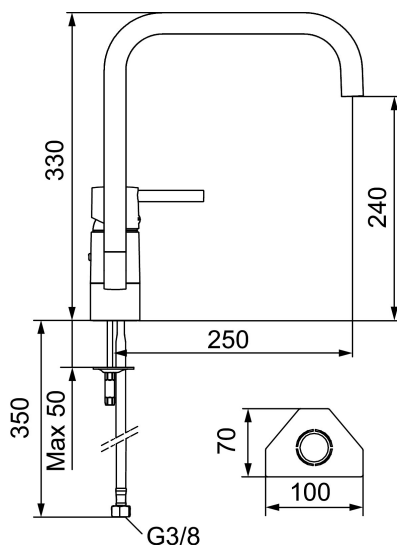

GARDA I kitchen mixer

Garda is a range of mixers with a clean, minimalist design. A Garda mixer enhances the overall interior of modern kitchens, and has our unique technical features including a soft-close mechanism and a ceramic seal. The spout is replaceable, so you can easily vary the mixer's appearance according to your preference. The choice is yours.

Article number: 96000010

Description: Chrome, Soft PEX® hoses with G3/8" connecting nut

Uniqe characteristics

Backflow protection unit type 

- Ceramic cartridge with soft closing function
- Adjustable flow control and temperature limiter
- Eco Flow (energy and water saving aerator)
- Swivel spout 110°
- Hole diameter Ø32-35 mm