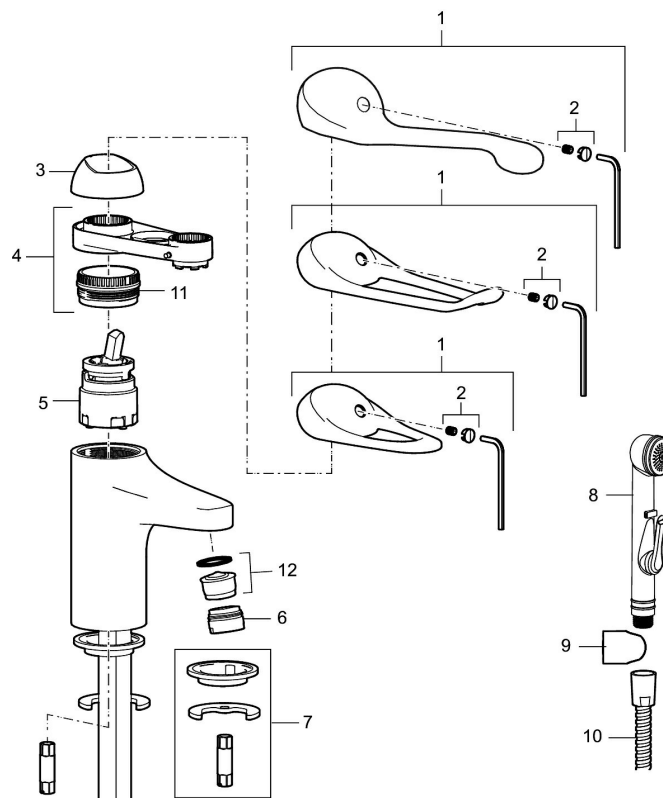

9000E II care basin mixer

An optimal fusion of design and function. The FM Mattsson 9000E range ushers in a new generation of mixers that are environmentally engineered down to the last detail. The mixer has an extra long lever, providing an easier grip for weak hands. This is just one of the special solutions that make our products ideal for a lifetime of use. In short, FM Mattsson has a mixer design for everybody.

Article number: 80604000 **Flow 3 bar:** 6.1 l/m

Description: Chrome, connection flat end Ø10 mm

Unique characteristics

Energy class

Assessed

Backflow protection unit type

- Cold Start
- Ceramic cartridge with soft closing function
- Adjustable flow control and temperature limiter
- Eco Flow (energy and water saving aerator)
- Soft PEX® hoses (stainless steel braided)
- Lever: 150 mm

PRODUCT DESCRIPTION

9000E II care basin mixer

An optimal fusion of design and function. The FM Mattsson 9000E range ushers in a new generation of mixers that are environmentally engineered down to the last detail. The mixer has an extra long lever, providing an easier grip for weak hands. This is just one of the special solutions that make our products ideal for a lifetime of use. In short, FM Mattsson has a mixer design for everybody.

Article number: 80604000

Sparepartlist

NO.	FMM NO.	RSK	DESCRIPTION
1	58500000	8591936	Lever, complete, L=90 mm
1	58501750	8591937	Lever, complete, L=150 mm
1	58501800	8592048	Lever, complete, L=180 mm
2	58510000	8591944	Cover lid with colour marking
3	58520000	8591945	Cover sleeve
4	58530140	8241726	Fastening nipple with service tool
5	59120009	8591949	Ceramic cartridge with service tool, cold start (green ring)
5	59120000	8591769	Ceramic cartridge, cold start (green ring)
5	59126000	8591966	Ceramic cartridge with service tool, Eco Plus (green ring)