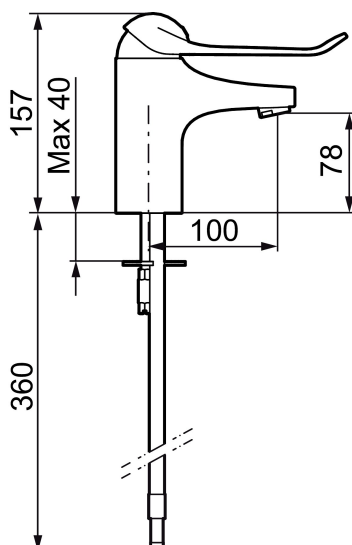

Article number: 80604000 **Flow 3 bar:** 6.1 l/m

Description: Chrome, connection flat end Ø10 mm

Unique characteristics

Energy class

Assessed

Backflow protection unit type

- Cold Start
- Ceramic cartridge with soft closing function
- Adjustable flow control and temperature limiter
- Eco Flow (energy and water saving aerator)
- Soft PEX® hoses (stainless steel braided)
- Lever: 150 mm

Article number: 80604000

Sparepartlist

NO.	FMM NO.	RSK	DESCRIPTION
1	58500000	8591936	Lever, complete, L=90 mm
1	58501750	8591937	Lever, complete, L=150 mm
1	58501800	8592048	Lever, complete, L=180 mm
2	58510000	8591944	Cover lid with colour marking
3	58520000	8591945	Cover sleeve
4	58530140	8241726	Fastening nipple with service tool
5	59120009	8591949	Ceramic cartridge with service tool, cold start (green ring)
5	59120000	8591769	Ceramic cartridge, cold start (green ring)
5	59126000	8591966	Ceramic cartridge with service tool, Eco Plus (green ring)