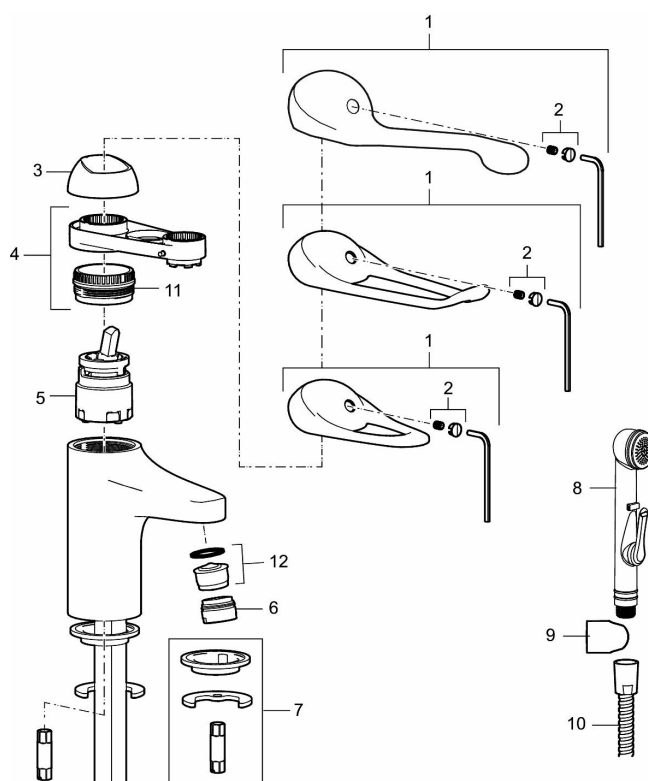

**Article number:** 80607010 **Flow 3 bar:** 4.7 l/m

**Description:** Chrome, constant flow 5 l/min at 200–600 kPa, connection nut G3/8"

### Unique characteristics

Energy class

Assessed

Backflow protection unit type

- Cold Start
- Ceramic cartridge with soft closing function
- Adjustable flow control and temperature limiter
- Eco Flow (energy and water saving aerator)
- Soft PEX<sup>®</sup> hoses (stainless steel braided)

## Sparepartlist

NO.	FMM NO.	RSK	DESCRIPTION
1	58500000	8591936	Lever, complete, L=90 mm
1	58501750	8591937	Lever, complete, L=150 mm
1	58501800	8592048	Lever, complete, L=180 mm
2	58510000	8591944	Cover lid with colour marking
3	58520000	8591945	Cover sleeve
4	58530140	8241726	Fastening nipple with service tool
5	S600273	8387230	Ceramic cartridge with service tool, cold start (green ring)
5	59120000	8591769	Ceramic cartridge, cold start (green ring)
5	59126000	8591966	Ceramic cartridge with service tool, Eco Plus (green ring)
5	S600232		Cartridge, Low flow, for LEED mixers