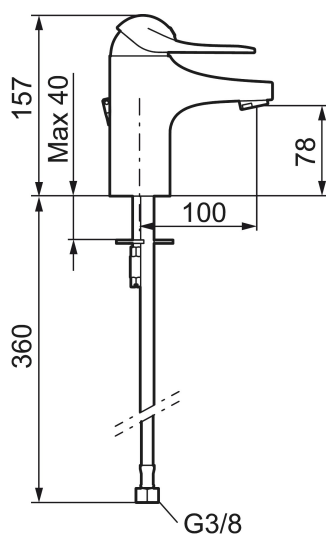

Article number: 80602010 **Flow 3 bar:** 6.1 l/m

Description: Chrome, connection nut G3/8"

Unique characteristics

Energy class

Assessed

Backflow protection unit type

- With chainholder
- Cold Start
- Ceramic cartridge with soft closing function
- Adjustable flow control and temperature limiter
- Eco Flow (energy and water saving aerator)
- Soft PEX[®] hoses (stainless steel braided)