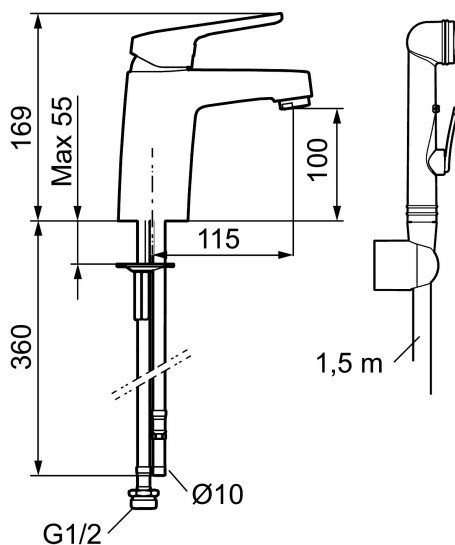

Big or small? Our FM Mattsson Siljan has products for everybody, regardless of their taste or the size of their home.

The new Siljan Mini basin mixer is a compact product that packs a punch. Specially designed for small homes, small bathrooms or small hands. The choice is yours. Needless to say, you get the same high quality, just in a smaller size.

Article number: 83570000 Flow 3 bar: 5.2 l/m

Description: Chrome, connection flat end Ø10 mm

Unique characteristics

Backflow protection unit type 

- With self-closing hand shower, wall bracket and hose
- Cold Start
- Ceramic cartridge with soft closing function
- Adjustable flow control and temperature limiter
- Eco Flow (energy and water saving aerator)
- Soft PEX[®] hoses (stainless steel braided)
- Approved non-return valves, EN-Standard EN1717