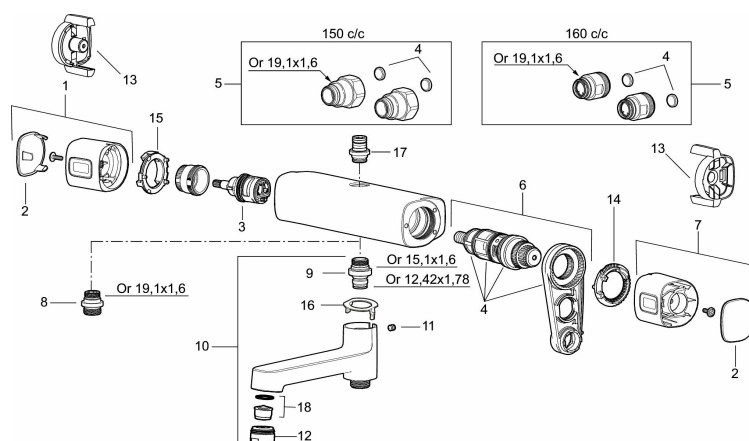

Backflow protection unit type 

- Shower connection up and down
- For head shower set with G1/2 connection
- With reversible headwork
- Pressure balanced thermostatic mixer
- Swivel spout with built-in diverter
- With ceramic sealed headwork
- Temperature handle with safety stop at 38°C
- With Eco-function
- Approved non-return valves, EN-Standard EN1717

Also see our FM Mattsson Siljan shower and bath packages – smart all-in-one solutions with an overhead shower or hand shower set.

Article number: 83910000

Sparepartlist

NO.	FMM NO.	RSK	DESCRIPTION
1	35480009	8592029	On/off handle, complete
2	39031500	8592052	End cover
3	35980009	8585850	Ceramic on/off headwork, reversible
4	38680009	8591701	Filter kit incl. o-rings and service tool
5	59800800	8592005	Inlet connectors, 160 c/c
5	59810800	8592006	Inlet connectors 150 c/c (left-handed thread)
6	S600275	8397029	Thermostatic cartridge, complete, incl. service tool
7	35480109	8592033	Temperature handle, complete
8	39710800	8591967	Nipple M18x1-G1/2 for shower mixer
9	39754000	8591969	Nipple M18x1 with o-ring for bath mixer
10	83990000	8154079	Swivel spout with integrated diverter
11	38086000	8439701	Locking screw
12	29142400	8281526	Housing M24 ext., 13 mm
13	35976209	8592039	Care-handle, black, 2 pcs
14	38523000	8592058	Scalding protection ring
15	38531000	8592059	Stop ring, standard