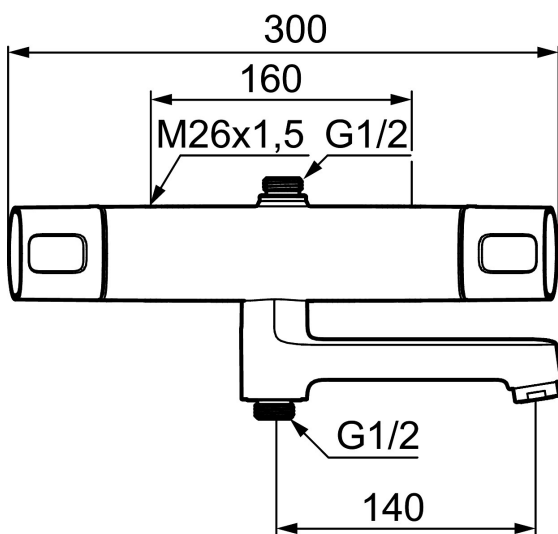

Backflow protection unit type 

- Shower connection up and down
- For head shower set with G1/2 connection
- With reversible headwork
- Pressure balanced thermostatic mixer
- Swivel spout with built-in diverter
- With ceramic sealed headwork
- Temperature handle with safety stop at 38°C
- With Eco-function
- Approved non-return valves, EN-Standard EN1717