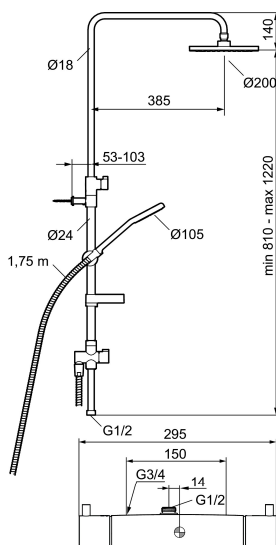

Unique characteristics

Backflow protection unit type