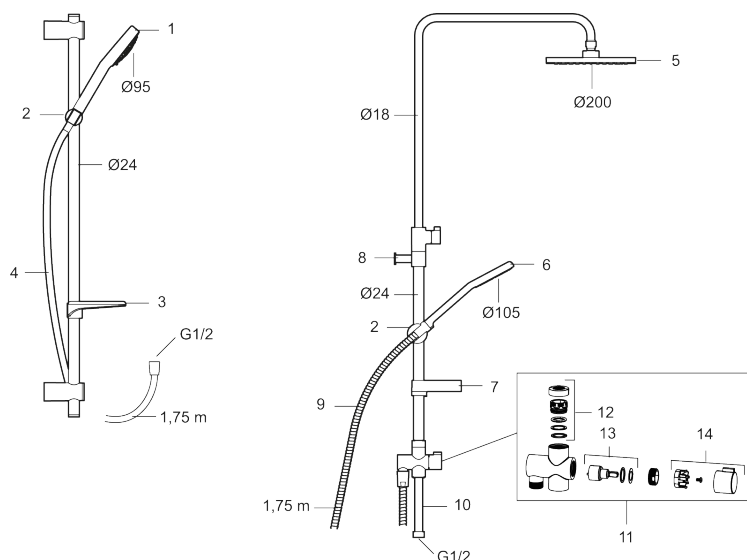

## GARDA head shower kit

FM Mattsson Garda is a series where the sleek shape cooperates with excellent function in an exemplary manner. The Shower set consists of a hand shower, hose and shower rod and has smart solutions such as flexible upper bracket and a lime resistant strainer.

Article number: 96832500

Description: Chrome, 150 c/c

- Safety mixer art.no. 9681-1530 and head shower set Garda art.no. 9395-1000
- **With telescopic funktion**, adjustable 410 mm
- Hand shower with airmixture, for extra soft spray
- Both head and hand shower have Eco Flow 12 l/min
- Shower bar with diverter, slider, soap dish and flexible wall bracket with sealing

### GARDA head shower kit

FM Mattsson Garda is a series where the sleek shape cooperates with excellent function in an exemplary manner. The Shower set consists of a hand shower, hose and shower rod and has smart solutions such as flexible upper bracket and a lime resistant strainer.

### Sparepartlist

NO.	FMM NO.	RSK	DESCRIPTION
1	96750900	8197646	Hand shower
2	93780000	8185671	Slider
3	94640007	8185634	Soap dish, transparent
4	93131755	8181832	Shower hose, cromoflex, L=1,75 m
5	93991000	8180619	Shower head
6	93810900	8199213	Hand shower, Eco Flow 12 l/min
6	93820000	8199214	Hand shower, Eco Flow 6 l/min
7	94642000	8185687	Soap dish
8	96730000	8190745	Wall bracket
9	34841750	8181618	Shower hose, chrome
10	58920100	8189019	Extension bar
11	58903000	8190747	Diverter, complete
12	58961000	8221708	Repair kit for diverter
13	59071000	8221706	Cartridge
14	59081000	8221707	Handle