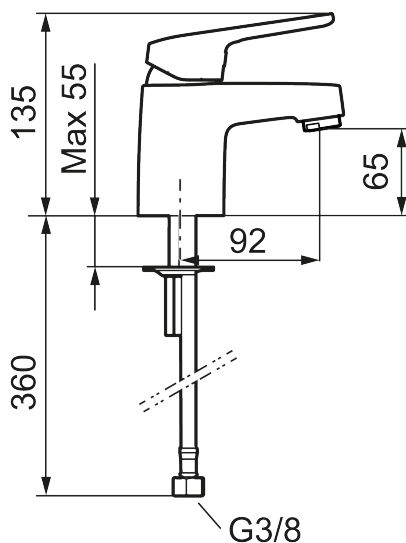

Big or small? Our FM Mattsson Siljan has products for everybody, regardless of their taste or the size of their home.

The new Siljan Mini basin mixer is a compact product that packs a punch. Specially designed for small homes, small bathrooms or small hands. The choice is yours. Needless to say, you get the same high quality, just in a smaller size.

Article number: 83520010 Flow 3 bar: 6.4 l/m

Description: Chrome, connection nut G3/8"

Unique characteristics

Backflow protection unit type 

- Cold Start
- Ceramic cartridge with soft closing function
- Adjustable flow control and temperature limiter
- Eco Flow (energy and water saving aerator)
- Soft PEX[®] hoses (stainless steel braided)
- Small model

Article number: 83520010

Sparepartlist

NO.	FMM NO.	RSK	DESCRIPTION
1	58501000	8592023	Complete lever, chrome
2	58511000	8592021	Cover lid with colour marking
3	58521000	8592020	Cover sleeve, chrome
4	58530140	8241726	Fastening nipple with service tool
5	60770000	8591918	Service tool
6	59120009	8591949	Ceramic cartridge with service tool, cold start (green ring)
6	59115500	8591947	Ceramic cartridge with service tool, standard (red ring)

NO.	FMM NO.	RSK	DESCRIPTION
6	59126000	8591966	Ceramic cartridge with service tool, Eco Plus (green ring)
7	29142400	8281526	Housing M24 ext., 13 mm
8	39140800	8186891	Fastening kit for basin mixer
9	35974009	8592038	Care-kit
10	58504000	8592049	Care-lever, complete
11	29390000	8295356	Fastening nipple
12	29102910	8281534	Aerator insert, 5,5–6,5 l/min at 300kPa