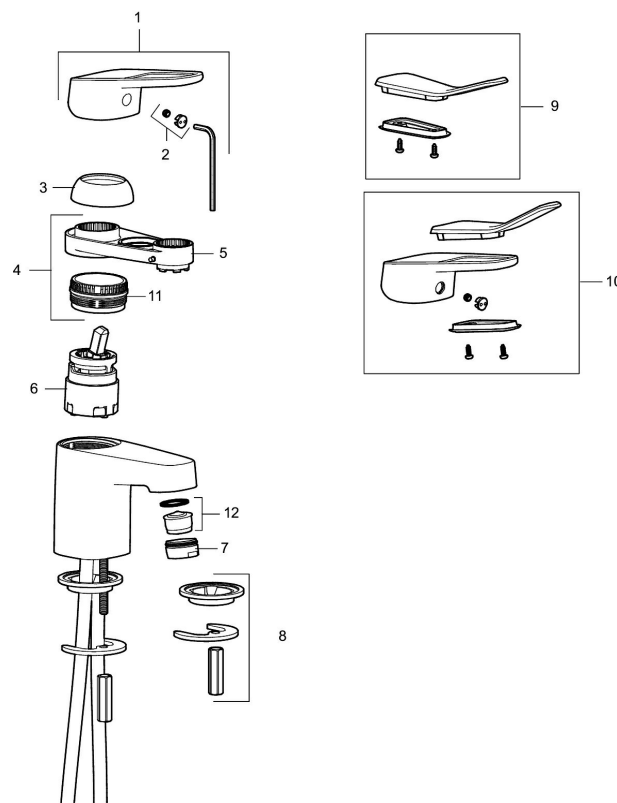

Article number: 83520010 Flow 3 bar: 6.4 l/m

Description: Chrome, connection nut G3/8"

Unique characteristics

Backflow protection unit type 

- Cold Start
- Ceramic cartridge with soft closing function
- Adjustable flow control and temperature limiter
- Eco Flow (energy and water saving aerator)
- Soft PEX[®] hoses (stainless steel braided)
- Small model

PRODUCT DESCRIPTION

SILJAN mini basin mixer

Soft, curved lines and ultra-shiny surfaces. We have emphasised clean design, simplicity and function, in line with our vision of caring for people and the environment. Strong focus has been placed on design, and specific shapes are used consistently to create a coordinated look. Big or small? Our FM Mattsson Siljan has products for everybody, regardless of their taste or the size of their home. The new Siljan Mini basin mixer is a compact product that packs a punch. Specially designed for small homes, small bathrooms or small hands. The choice is yours. Needless to say, you get the same high quality, just in a smaller size.

Article number: 83520010

Sparepartlist

NO.	FMM NO.	RSK	DESCRIPTION
1	58501000	8592023	Complete lever, chrome
2	58511000	8592021	Cover lid with colour marking
3	58521000	8592020	Cover sleeve, chrome
4	58530140	8241726	Fastening nipple with service tool
5	60770000	8591918	Service tool
6	59120009	8591949	Ceramic cartridge with service tool, cold start (green ring)
6	59115500	8591947	Ceramic cartridge with service tool, standard (red ring)

NO.	FMM NO.	RSK	DESCRIPTION
6	59126000	8591966	Ceramic cartridge with service tool, Eco Plus (green ring)
7	29142400	8281526	Housing M24 ext., 13 mm
8	39140800	8186891	Fastening kit for basin mixer
9	35974009	8592038	Care-kit
10	58504000	8592049	Care-lever, complete
11	29390000	8295356	Fastening nipple
12	29102910	8281534	Aerator insert, 5,5–6,5 l/min at 300kPa