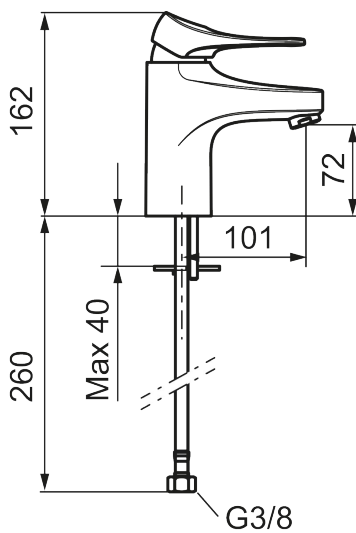

9000XE basin mixer

9000XE basin mixer is a basin mixer in brushed chrome. Its classic design and water-saving function make it a natural choice for the bathroom.

Article number: 86502013 **Flow 3 bar:** 4.5 l/m

Description: Brushed chrome, with Soft PEX® L=260 mm

- Cold Start
- Ceramic cartridge with soft closing function
- Adjustable flow control and temperature limiter
- Eco Flow (energy and water saving aerator)
- Soft PEX® hoses with 3/8" connecting nut (stainless steel braided)
- Lead Free material
- Hole diameter Ø34-37 mm

Unique characteristics

Backflow protection unit type 

PRODUCT DESCRIPTION

9000XE basin mixer

9000XE basin mixer is a basin mixer in brushed chrome. Its classic design and water-saving function make it a natural choice for the bathroom.

NO.	FMM NO.	RSK	DESCRIPTION
11	S600157.75	8239544	Wall bracket, børstet krom
12	S600152	8236561	High-pressure shower hose, L=1,5 m, chrome