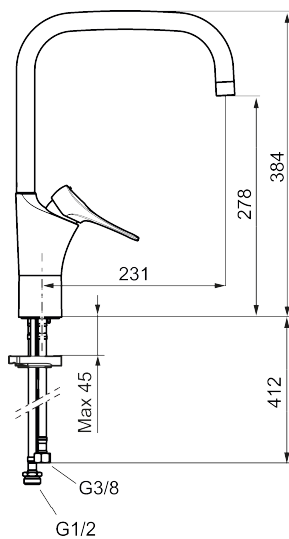

**Article number:** 86100010 **Flow 3 bar:** 6.0 l/m

**Description:** Chrome

### Unique characteristics

Backflow protection unit type

- Cold Start
- Ceramic cartridge with soft closing function
- Adjustable flow control and temperature limiter
- Eco Flow (energy and water saving aerator)
- Swivel spout, limitation part for 60°, 85°, 110° or 360° included
- Soft PEX® hoses with 3/8" connecting nut (stainless steel braided)
- Lead Free material
- Hole diameter Ø34-37 mm