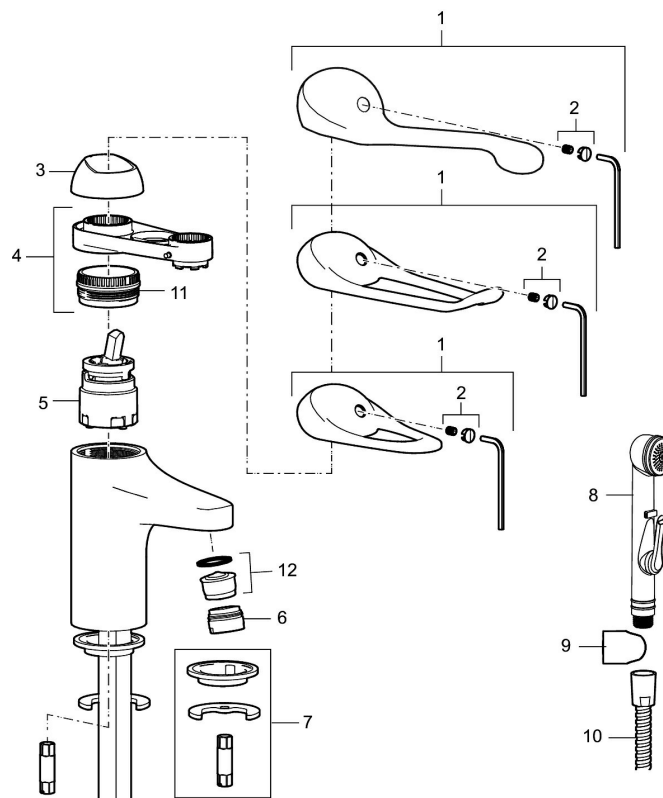

Article number: 80650000 Flow 3 bar: 6.1 l/m

Description: Chrome, connection flat end Ø10 mm

## Sparepartlist

NO.	FMM NO.	RSK	DESCRIPTION
1	58500000	8591936	Lever, complete, L=90 mm
1	58501750	8591937	Lever, complete, L=150 mm
1	58501800	8592048	Lever, complete, L=180 mm
2	58510000	8591944	Cover lid with colour marking
3	58520000	8591945	Cover sleeve
4	58530140	8241726	Fastening nipple with service tool
5	59120009	8591949	Ceramic cartridge with service tool, cold start (green ring)
5	59120000	8591769	Ceramic cartridge, cold start (green ring)
5	59126000	8591966	Ceramic cartridge with service tool, Eco Plus (green ring)