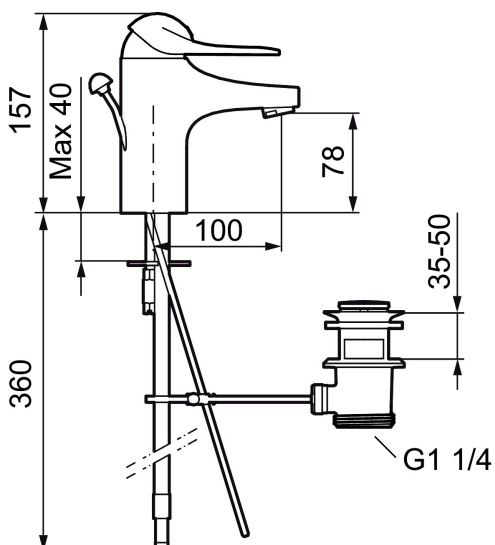

Unique characteristics

- With pop-up waste, in metal
- Cold Start
- Ceramic cartridge with soft closing function
- Adjustable flow control and temperature limiter
- Eco Flow (energy and water saving aerator)
- Soft PEX® hoses (stainless steel braided)

Backflow protection unit type