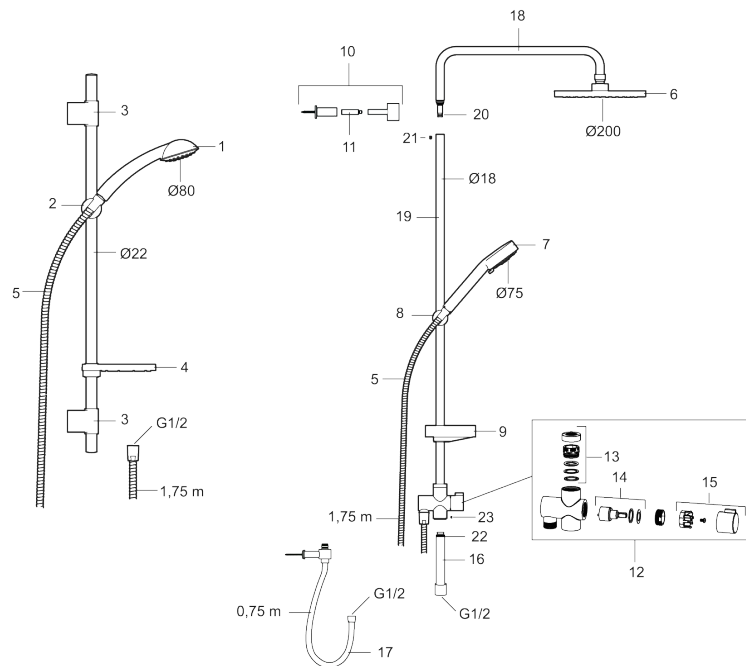

PRODUCT DESCRIPTION

9000E II head shower kit

Article number: 82182500

Sparepartlist

NO.	FMM NO.	RSK	DESCRIPTION
1	94750900	8199210	Hand shower
1	94753900	8199211	Hand shower, 3 shower jet settings
2	94780000	8185685	Slider
3	83710000	8186586	Wall bracket, 2 pcs
4	94790000	8185648	Soap dish, transparent
5	34841750	8181618	Shower hose, chrome
6	93991000	8180619	Shower head
7	93840900	8199217	Hand shower
8	94671000	8183708	Slider
9	93441000	8185649	Soap dish
10	58950000	8180414	Wall bracket
11	27923500	8180415	Extender, 25 mm
12	58903000	8190747	Diverter, complete
13	58961000	8221708	Repair kit for diverter
14	59071000	8221706	Cartridge
15	59081000	8221707	Handle
16	58920100	8189019	Extension bar

NO.	FMM NO.	RSK	DESCRIPTION
17	93971000	8189020	Connecting hose
18	58941350		Upper bar
19	58930959	8189001	Lower bar, L=950 mm
20	37800938	8592017	O-ring 7,1 x 1,6, 2 pcs
21	38082000	8221717	Stop screw
22	37801378	8594543	O-ring 12,42 x 1,78, 2 pcs
23	38086000	8439701	Locking screw