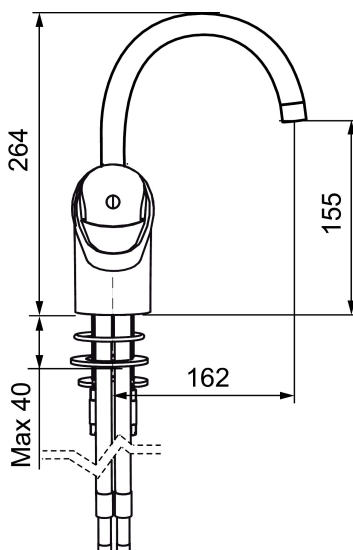

Even in its basic version, the mixer has unique functions that save energy without compromising on comfort.

Article number: 81180000 Flow 3 bar: 7.7 l/m

Description: Chrome, connection flat end Ø10 mm

- Cold Start
- Ceramic cartridge with soft closing function
- Adjustable flow control and temperature limiter
- Fixed spout
- Soft PEX® hoses (stainless steel braided)

Unique characteristics

Backflow protection unit type

PRODUCT DESCRIPTION

9000E wash trough mixer

An optimal fusion of design and function. The FM Mattsson 9000E range ushers in a new generation of mixers that are environmentally engineered down to the last detail. The mixer brings beauty and technical perfection to your bathroom. Even in its basic version, the mixer has unique functions that save energy without compromising on comfort.

Article number: 81180000

SE Komplet monteringsats:
 ENG Complete mounting kit:
 3808-1000 (pos.10)
 5864-2000 (pos.11)
 3914-1800 (pos.12)

Sparepartlist

NO.	FMM NO.	RSK	DESCRIPTION
1	58630000	8154077	Spout for wash through mixer
2	29102290	8242220	Aerator insert, 7–9 l/min at 300kPa
3	29142200	8281524	Housing M22 int.
4	58500000	8591936	Lever, complete, L=90 mm
5	58510000	8591944	Cover lid with colour marking
6	58520000	8591945	Cover sleeve
7	29390000	8295356	Fastening nipple
8	59120009	8591949	Ceramic cartridge with service tool, cold start (green ring)
9	37791000	8295341	Spout nipple, complete, for fixed spout
10	38081000	8295334	Stop screw with limitation segment