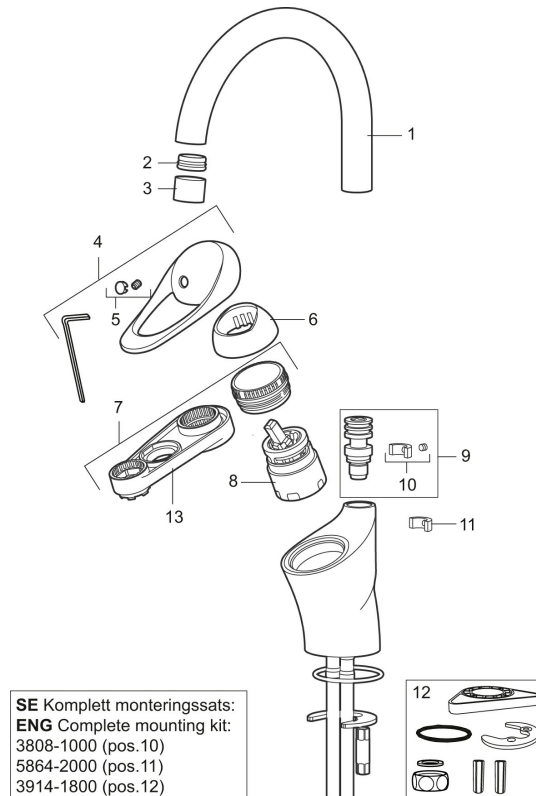

Even in its basic version, the mixer has unique functions that save energy without compromising on comfort.

Article number: 81180000 Flow 3 bar: 7.7 l/m

Description: Chrome, connection flat end Ø10 mm

- Cold Start
- Ceramic cartridge with soft closing function
- Adjustable flow control and temperature limiter
- Fixed spout
- Soft PEX® hoses (stainless steel braided)

Unique characteristics

Backflow protection unit type

PRODUCT DESCRIPTION

9000E wash trough mixer

An optimal fusion of design and function. The FM Mattsson 9000E range ushers in a new generation of mixers that are environmentally engineered down to the last detail. The mixer brings beauty and technical perfection to your bathroom. Even in its basic version, the mixer has unique functions that save energy without compromising on comfort.

Article number: 81180000

SE Komplet monteringsats:
 ENG Complete mounting kit:
 3808-1000 (pos.10)
 5864-2000 (pos.11)
 3914-1800 (pos.12)

Sparepartlist

NO.	FMM NO.	RSK	DESCRIPTION
1	58630000	8154077	Spout for wash through mixer
2	29102290	8242220	Aerator insert, 7–9 l/min at 300kPa
3	29142200	8281524	Housing M22 int.
4	58500000	8591936	Lever, complete, L=90 mm
5	58510000	8591944	Cover lid with colour marking
6	58520000	8591945	Cover sleeve
7	29390000	8295356	Fastening nipple
8	59120009	8591949	Ceramic cartridge with service tool, cold start (green ring)
9	37791000	8295341	Spout nipple, complete, for fixed spout
10	38081000	8295334	Stop screw with limitation segment

NO.	FMM NO.	RSK	DESCRIPTION
11	58642000	8295339	Fixed plug, 2 pcs, (black/grey)
12	39141800		Fastening kit, for kitchen mixer without on/off valve
13	60770000	8591918	Service tool