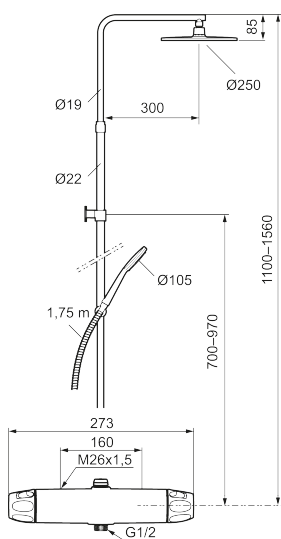

9000XE head shower kit

9000XE head shower kit is a head shower kit in brushed chrome.

The telescopic shower bar allows the wall bracket's height to be adapted to the specific bathroom's ceiling height, as well as to the user's height and/or the preferred distance to the shower head.

Article number: 86830003 **Flow 3 bar:** 7.6 l/m

Description: Brushed chrome, 160 c/c

Unique characteristics

Backflow protection unit type **EB**

- Note! 160 c/c
- Safety mixer 9000XE and head shower set 9000XE
- With reversible headwork
- Anti lime-scale head- and hand shower
- Shower bar with slider and wall bracket with sealing
- Shower pipe can be shortened if required
- Wall bracket freely adjustable in height, 700–970 from connection and 50–100 mm from wall, 2x20 mm spacers included, with sealing, hidden pipe joint
- Lead Free material

PRODUCT DESCRIPTION

9000XE head shower kit

9000XE head shower kit is a head shower kit in brushed chrome.

The telescopic shower bar allows the wall bracket's height to be adapted to the specific bathroom's ceiling height, as well as to the user's height and/or the preferred distance to the shower head.

NO.	FMM NO.	RSK	DESCRIPTION
9	S600112	8920116	Nipple M18x1
10	59800800	8592005	Inlet connectors, 160 c/c
11	38632006	8590311	Filter
12	S600105	8439713	Care-handle, black, 2 pcs
13	S600092	8237548	Shower head, chrome
13	S600092.75	8237550	Shower head, brushed chrome
14	S600091	8233001	Hand shower, chrome
14	S600091.75	8233003	Hand shower, brushed chrome
15	S600093	8239502	Slider, chrome
15	S600093.75	8284780	Slider, brushed chrome
16	S600109	8252036	Shower hose, chrome
16	S600109.75	8252038	Shower hose, brushed chrome
17	S600094	8221921	Wall bracket, chrome
17	S600094.75	8221923	Wall bracket, brushed chrome
18	60770000	8591918	Service tool