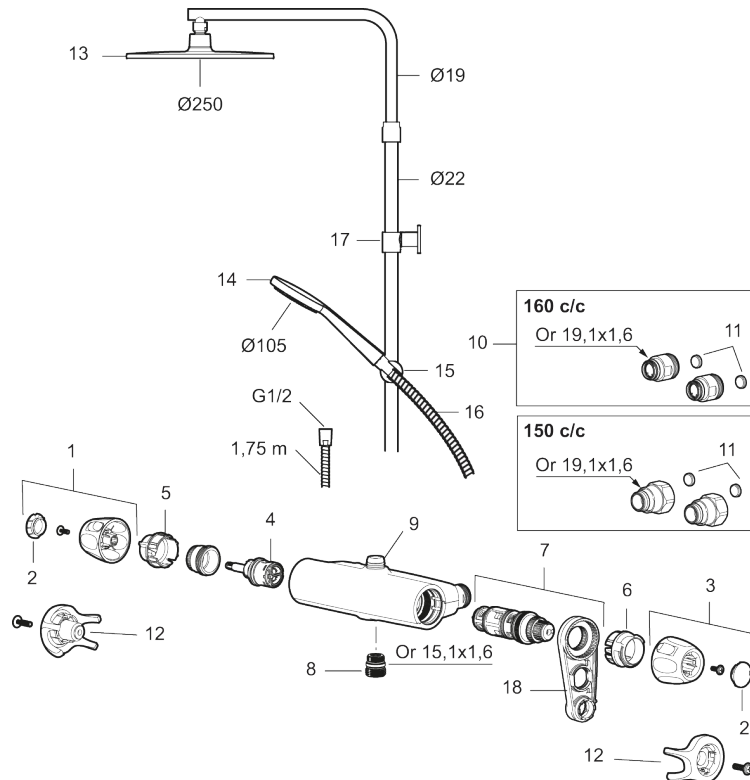

9000XE head shower kit

9000XE head shower kit is a head shower kit in brushed chrome.

The telescopic shower bar allows the wall bracket's height to be adapted to the specific bathroom's ceiling height, as well as to the user's height and/or the preferred distance to the shower head.

Article number: 86830003 **Flow 3 bar:** 7.6 l/m

Description: Brushed chrome, 160 c/c

Unique characteristics

Backflow protection unit type **EB**

- Note! 160 c/c
- Safety mixer 9000XE and head shower set 9000XE
- With reversible headwork
- Anti lime-scale head- and hand shower
- Shower bar with slider and wall bracket with sealing
- Shower pipe can be shortened if required
- Wall bracket freely adjustable in height, 700–970 from connection and 50–100 mm from wall, 2x20 mm spacers included, with sealing, hidden pipe joint
- Lead Free material

PRODUCT DESCRIPTION

9000XE head shower kit

9000XE head shower kit is a head shower kit in brushed chrome.

The telescopic shower bar allows the wall bracket's height to be adapted to the specific bathroom's ceiling height, as well as to the user's height and/or the preferred distance to the shower head.

Article number: 86830003

Sparepartlist

NO.	FMM NO.	RSK	DESCRIPTION
1	S600083	8218917	On/off handle, complete, krom
1	S600083.75	8218919	On/off handle, complete, brushed chrome
2	S600116	8218920	End cover, chrome
2	S600116.75	8218922	End cover, brushed chrome
3	S600082	8218914	Temperature handle, complete, chrome
3	S600082.75	8218916	Temperature handle, complete, brushed chrome
4	S600020	8441462	Ceramic headwork, with service tool (shower mixer)
5	S600117	8439714	Stop ring, reversible
6	S600087	8439711	Scalding protection ring
7	S600084	8439709	Thermostatic cartridge, complete, incl. service tool
8	S600088	8439712	Nipple M18x1-G1/2 for shower mixer