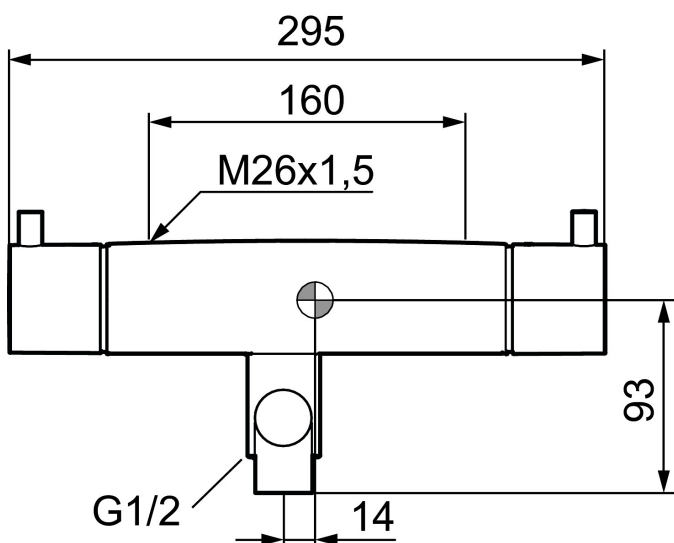

GARDA bath mixer

Article number: 96900000

Description: Chrome, 160 c/c

- Pressure balanced thermostatic mixer
- Swivel spout with built-in diverter
- With ceramic sealed headwork
- Temperature handle with safety stop at 38°C
- With Eco-function
- Approved non-return valves, EN-Standard EN1717

Uniqe characteristics

Backflow protection unit type