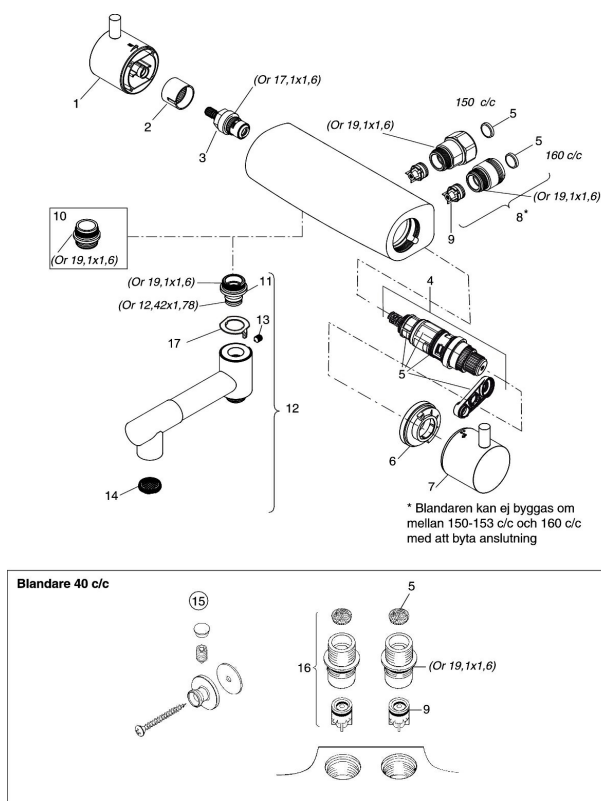

## GARDA bath mixer

Article number: 96900000

Description: Chrome, 160 c/c

- Pressure balanced thermostatic mixer
- Swivel spout with built-in diverter
- With ceramic sealed headwork
- Temperature handle with safety stop at 38°C
- With Eco-function
- Approved non-return valves, EN-Standard EN1717

### GARDA bath mixer

Article number: 96900000

## Sparepartlist

NO.	FMM NO.	RSK	DESCRIPTION
1	35730000	8591928	On/off handle
2	35710000	8591929	Eco indicating sleeve
3	35900000	8586325	Ceramic on/off headwork
4	38601009	8591609	Thermostatic cartridge, complete, incl. service tool
5	38680009	8591701	Filter kit incl. o-rings and service tool
6	59590000	8591930	Scalding protection ring
7	35740000	8591931	Temperature handle
8	59800000	8591543	Inlet connectors, 160 c/c
8	59810000	8591544	Inlet connectors 150-153 c/c (left-handed thread)
9	29830529	8591702	Non-return valves, 2 pcs
10	39710000	8591571	Nipple M22x1-G1/2 for shower mixer
11	39753000	8591516	Nipple for spout
12	96990000	8154058	Swivel spout with integrated diverter
13	38086000	8439701	Locking screw