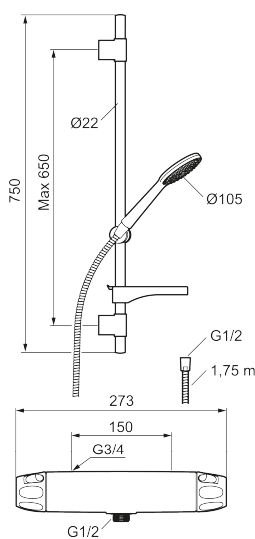

9000XE shower kit

9000XE shower kit is our complete shower kit with a mixer and shower set in chrome. The mixer, combined with the large nozzle, delivers a pleasant shower experience with good pressure and an ample jet range without wasting water. The shower kit is easy to install in all types of bathrooms and can be supplemented with a tub spout.

This product is LEED/BREEAM compliant, which means it meets the flow rate requirements applicable to certain new buildings and conversions.

Article number: 86822500 **Flow 3 bar:** 6.0 l/m

Description: Chrome, 150 c/c, LEED/BREEAM compliant

Unique characteristics

- Safety mixer 9000XE and head shower set 9000XE
- Shower set has anti lime-scale hand shower, shower bar with slider, soap dish and wall brackets with sealing
- Lead Free material

Backflow protection unit type