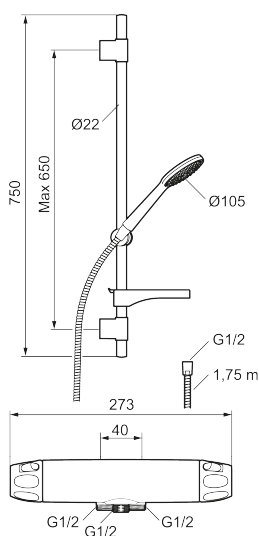

Unique characteristics

- Note! 40 c/c
- Safety mixer art.no. 8685-0000 and shower set art.no. 8670-0000
- Shower set has anti lime-scale hand shower, shower bar with slider, soap dish and wall brackets with sealing
- Lead Free material

Backflow protection unit type