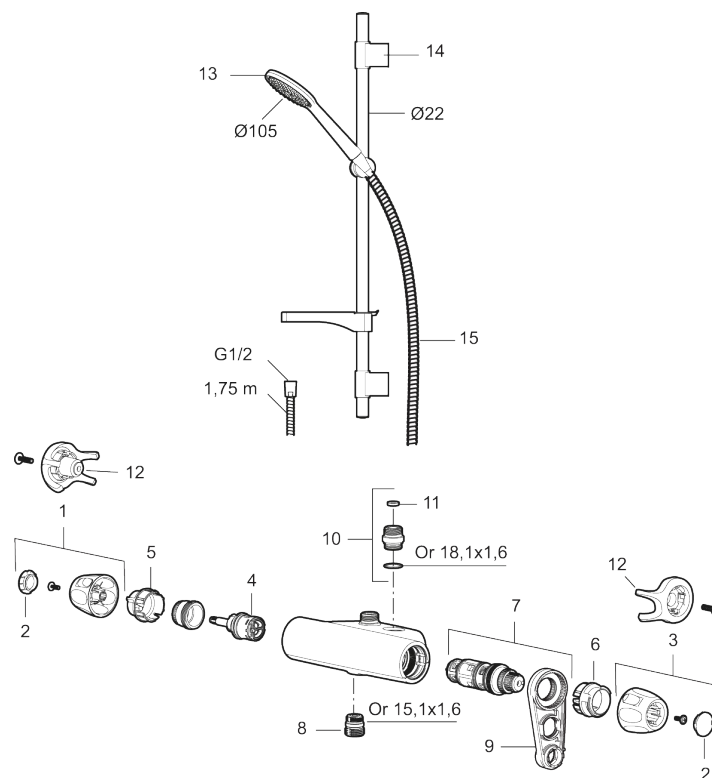

This product is LEED/BREEAM compliant, which means it meets the flow rate requirements applicable to certain new buildings and conversions.

Article number: 86861000 **Flow 3 bar:** 6.0 l/m

Description: Chrome, 40 c/c, pipe connection down, LEED/BREEAM compliant

Backflow protection unit type 

PRODUCT DESCRIPTION

9000XE shower kit

9000XE shower kit is our complete shower kit with a mixer and shower set in chrome. The mixer, combined with the large nozzle, delivers a pleasant shower experience with good pressure and an ample jet range without wasting water. The shower kit is easy to install in all types of bathrooms and can be supplemented with a tub spout. This product is LEED/BREEAM compliant, which means it meets the flow rate requirements applicable to certain new buildings and conversions.

Article number: 86861000

Sparepartlist

NO.	FMM NO.	RSK	DESCRIPTION
1	S600083	8218917	On/off handle, complete, krom
1	S600083.75	8218919	On/off handle, complete, brushed chrome
2	S600116	8218920	End cover, chrome
2	S600116.75	8218922	End cover, brushed chrome
3	S600082	8218914	Temperature handle, complete, chrome
3	S600082.75	8218916	Temperature handle, complete, brushed chrome
4	S600020	8441462	Ceramic headwork, with service tool (shower mixer)
5	S600086	8439710	Stop ring, standard
6	S600087	8439711	Scalding protection ring

NO.	FMM NO.	RSK	DESCRIPTION
7	S600084	8439709	Thermostatic cartridge, complete, incl. service tool
8	S600088	8439712	Nipple M18x1-G1/2 for shower mixer
9	60770000	8591918	Service tool
10	59820800	8591970	Inlet connector
11	38632006	8590311	Filter
12	S600105	8439713	Care-handle, black, 2 pcs
13	S600091	8233001	Hand shower, chrome
13	S600091.75	8233003	Hand shower, brushed chrome
14	S600095	8239500	Wall bracket, chrome
14	S600095.75	8221926	Wall bracket, brushed chrome
15	S600109	8252036	Shower hose, chrome
15	S600109.75	8252038	Shower hose, brushed chrome