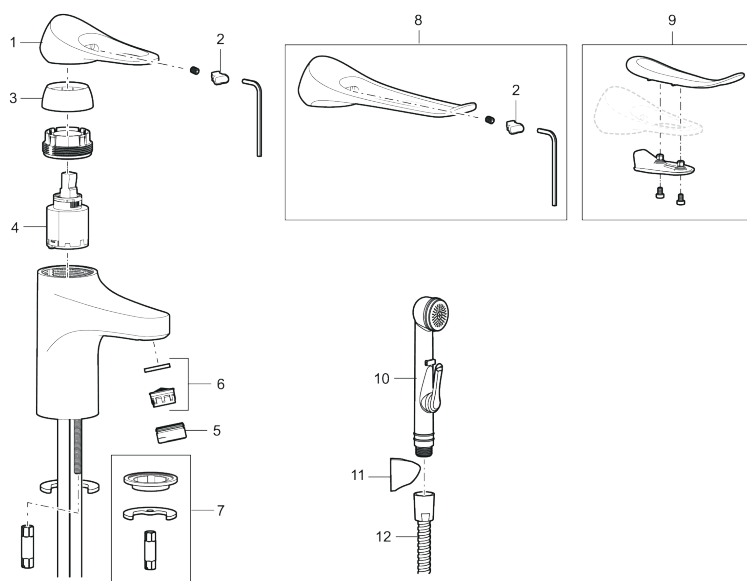

Article number: 86507110 **Flow 3 bar:** 1.7 l/m

Description: Chrome, LEED/BREEAM compliant

Unique characteristics

- Cold Start
- Ceramic cartridge with soft closing function
- Adjustable flow control and temperature limiter
- Eco Flow (energy and water saving aerator)
- Soft PEX® hoses with 3/8" connecting nut (stainless steel braided)
- Lead Free material
- Hole diameter Ø34-37 mm

Backflow protection unit type

PRODUCT DESCRIPTION

9000XE basin mixer

9000XE basin mixer LEED/BREEAM compliant is a basin mixer in chrome. Its classic design and water-saving function make it a natural choice for the bathroom. This product is LEED/BREEAM compliant, which means it meets the flow rate requirements applicable to certain new buildings and conversions.

Article number: 86507110

Sparepartlist

NO.	FMM NO.	RSK	DESCRIPTION
1	S600096	8387022	Lever, complete, chrome
1	S600096.75	8387024	Lever, complete, Brushed chrome
2	S600097	8387025	Cover lid with colour marking
3	S600101	8387029	Cover sleeve, chrome
3	S600101.75	8387031	Cover sleeve, brushed chrome
4	S600100	8387028	Ceramic cartridge with tool, for kitchen mixer (LEED) and basin mixer
4	S600099	8387027	Ceramic cartridge, without tool, for kitchen mixer (LEED) and basin mixer
4	S600178	8387036	Ceramic cartridge with tools
4	S600272	8387234	Ceramic cartridge, without tool
5	S600156	8280014	Housing M24 ext., 13 mm, chrome
5	S600156.75	8280015	Housing M24 ext., 13 mm, brushed chrome
6	S600072	8281671	Aerator insert, 3 l/min at 200–600 kPa
6	S600226	8280024	Aerator insert, 1,7 l/min at 200–600 kPa
7	S600160	8387096	Fastening kit, for basin mixer
8	S600175	8387083	Care-lever, complete

NO.	FMM NO.	RSK	DESCRIPTION
9	S600106	8397001	Care-kit
10	S600206	8233049	Self-closing hand shower, chrome
11	S600157	8239542	Wall bracket, chrome
11	S600157.75	8239544	Wall bracket, børstet krom
12	S600152	8236561	High-pressure shower hose, L=1,5 m, chrome