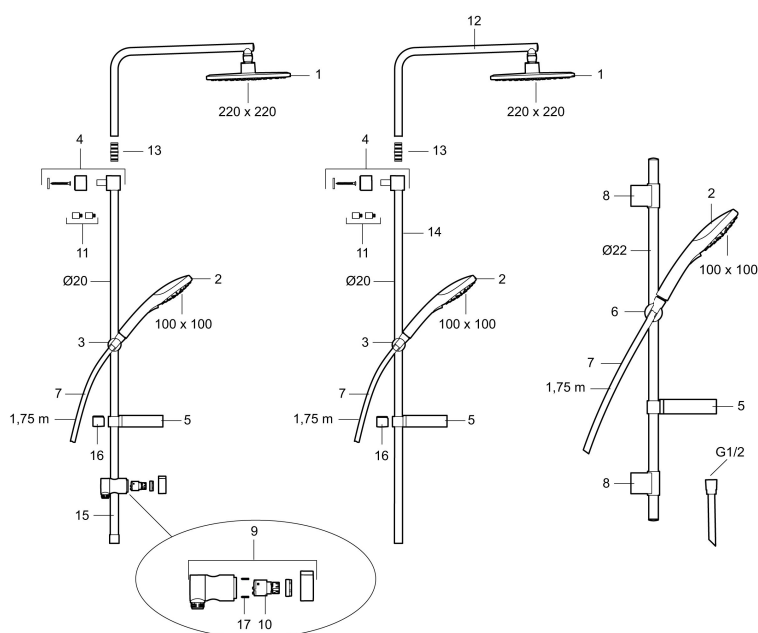

PRODUCT DESCRIPTION

SILJAN shower set

Our new FM Mattsson Siljan collection combines design with eco-friendly and energy-saving functions without compromising on comfort. The Siljan shower range includes a wide selection of overhead shower and hand shower sets.

The showers can be combined with a Siljan thermostatic shower or bath mixer. Or make things simple by choosing one of our smart all-in-one overhead or hand shower sets.

Article number: 83703900

Sparepartlist

NO.	FMM NO.	RSK	DESCRIPTION
1	83890000	8180620	Shower head
2	83753900	8199262	Hand shower
3	94782000	8185652	Slider
4	94712000	8186605	Wall bracket
5	94641000	8185653	Soap dish
6	94781000	8185651	Slider
7	34841750	8181618	Shower hose, chrome
8	83710000	8186586	Wall bracket, 2 pcs
9	58902000	8190734	Diverter, complete
10	59240000	8190735	Cartridge
11	27925000	8180419	Extender, 18 mm, 2 pcs
12	58943000	8217833	Upper bar