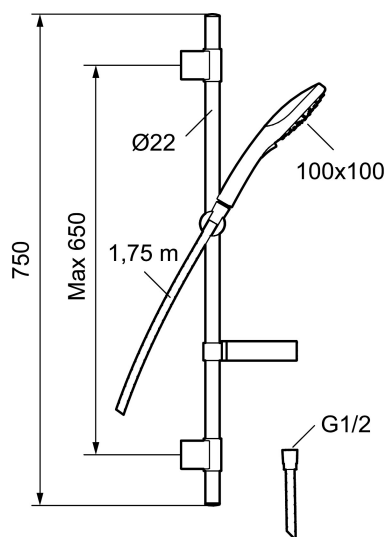

Unique characteristics