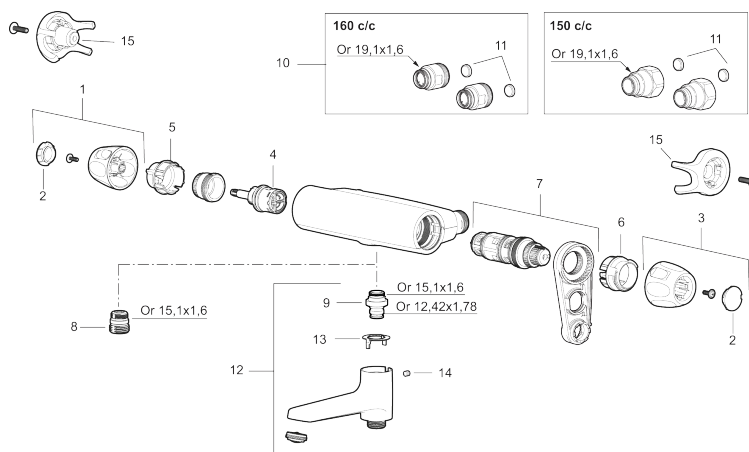

Article number: 86900000 **Flow 3 bar:** 22.7 l/m

Description: Chrome, 160 c/c

Unique characteristics

- Pressure balanced thermostatic mixer
- Swivel spout with built-in diverter
- With ceramic sealed headwork
- Temperature handle with safety stop at 38°C
- With Eco-function
- Lead Free material
- Approved non-return valves, EN-Standard EN1717

Backflow protection unit type **EB**

PRODUCT DESCRIPTION

9000XE bath mixer

9000XE bath tub mixer is a mixer in chrome with carefully balanced pressure and temperature regulation, low weight, and noise absorbing as well as energy-saving functions. It is also equipped with double check valves for added safety.

Article number: 86900000

Sparepartlist

NO.	FMM NO.	RSK	DESCRIPTION
1	S600083	8218917	On/off handle, complete, krom
1	S600083.75	8218919	On/off handle, complete, brushed chrome
2	S600116	8218920	End cover, chrome
2	S600116.75	8218922	End cover, brushed chrome
3	S600082	8218914	Temperature handle, complete, chrome
3	S600082.75	8218916	Temperature handle, complete, brushed chrome
4	S600020	8441462	Ceramic headwork, with service tool (shower mixer)
4	S600021	8441463	Ceramic headwork, with service tool (bath mixer)
5	S600086	8439710	Stop ring, standard
6	S600087	8439711	Scalding protection ring
6	S600026	8439708	Scalding protection ring, max 42 °C
7	S600084	8439709	Thermostatic cartridge, complete, incl. service tool
8	S600088	8439712	Nipple M18x1-G1/2 for shower mixer
9	39754000	8591969	Nipple M18x1 with o-ring for bath mixer
10	59800800	8592005	Inlet connectors, 160 c/c
11	38632006	8590311	Filter
12	S600077	8241000	Swivel spout with integrated diverter, chrome
12	S600077.75	8357750	Swivel spout with integrated diverter, brushed chrome
13	38521000	8295345	Stop ring

NO.	FMM NO.	RSK	DESCRIPTION
14	38086000	8439701	Locking screw
15	S600105	8439713	Care-handle, black, 2 pcs