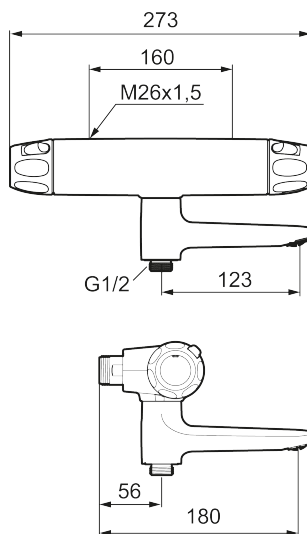

Article number: 86900000 **Flow 3 bar:** 22.7 l/m

Description: Chrome, 160 c/c

Unique characteristics

- Pressure balanced thermostatic mixer
- Swivel spout with built-in diverter
- With ceramic sealed headwork
- Temperature handle with safety stop at 38°C
- With Eco-function
- Lead Free material
- Approved non-return valves, EN-Standard EN1717

Backflow protection unit type **EB**

PRODUCT DESCRIPTION

9000XE bath mixer

9000XE bath tub mixer is a mixer in chrome with carefully balanced pressure and temperature regulation, low weight, and noise absorbing as well as energy-saving functions. It is also equipped with double check valves for added safety.

NO.	FMM NO.	RSK	DESCRIPTION
14	38086000	8439701	Locking screw
15	S600105	8439713	Care-handle, black, 2 pcs