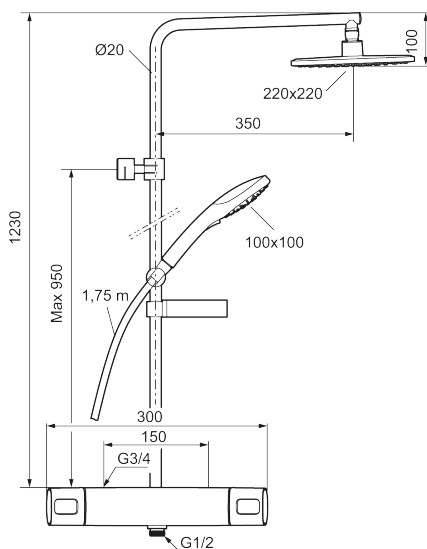

Article number: 83831500 Flow 3 bar: 10.7 l/m

Description: Chrome, 150 c/c

### Unique characteristics

Backflow protection unit type 

- Safety mixer Siljan and head shower set Siljan
- With reversible headwork
- Anti lime-scale head- and hand shower
- Eco Flow, hand shower 7,5 l/min and head shower 11 l/min
- Shower bar with slider, soap dish and wall bracket with sealing
- Shower pipe can be shortened if required
- Flexible wall bracket  $\pm 5$  mm in height and 50–100 mm from wall, 2x18 mm spacers included, with sealing, hidden pipe joint