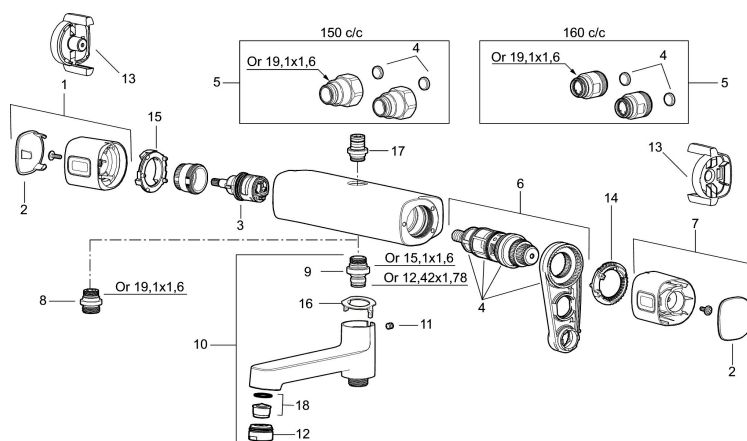

PRODUCT DESCRIPTION

SILJAN head shower kit

Our new FM Mattsson Siljan collection combines design with eco-friendly and energy-saving functions without compromising on comfort. The Siljan shower range includes a wide selection of overhead shower and hand shower sets.

The showers can be combined with a Siljan thermostatic shower or bath mixer. Or make things simple by choosing one of our smart all-in-one overhead or hand shower sets.

Article number: 83831500

Sparepartlist

NO.	FMM NO.	RSK	DESCRIPTION
1	35480009	8592029	On/off handle, complete
2	39031500	8592052	End cover
3	35980009	8585850	Ceramic on/off headwork, reversible
4	38680009	8591701	Filter kit incl. o-rings and service tool
5	59800800	8592005	Inlet connectors, 160 c/c
5	59810800	8592006	Inlet connectors 150 c/c (left-handed thread)
6	38601009	8591609	Thermostatic cartridge, complete, incl. service tool
7	35480109	8592033	Temperature handle, complete
8	39710800	8591967	Nipple M18x1-G1/2 for shower mixer
9	39754000	8591969	Nipple M18x1 with o-ring for bath mixer
10	83990000	8154079	Swivel spout with integrated diverter
11	38086000	8439701	Locking screw
12	29142400	8281526	Housing M24 ext., 13 mm
13	35976209	8592039	Care-handle, black, 2 pcs
14	38523000	8592058	Scalding protection ring
15	38531000	8592059	Stop ring, standard