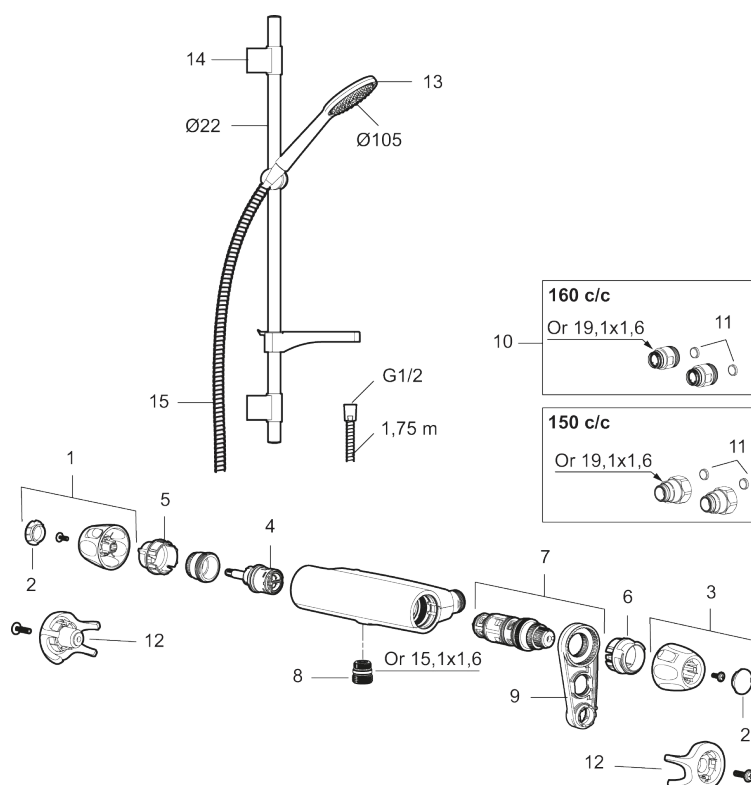

Article number: 86821503 **Flow 3 bar:** 6.9 l/m

Description: Brushed chrome, 150 c/c

- Safety mixer 9000XE and head shower set 9000XE
- Shower set has anti lime-scale hand shower, shower bar with slider, soap dish and wall brackets with sealing
- Lead Free material

Unique characteristics

Backflow protection unit type **EB**

PRODUCT DESCRIPTION

9000XE shower kit

9000XE shower kit is our complete shower kit with a mixer and shower set in brushed chrome. The mixer, combined with the large nozzle, delivers a pleasant shower experience with good pressure and an ample jet range without wasting water. The shower kit is easy to install in all types of bathrooms. The product can be supplemented with a tub spout.

Article number: 86821503

Sparepartlist

NO.	FMM NO.	RSK	DESCRIPTION
1	S600083	8218917	On/off handle, complete, krom
1	S600083.75	8218919	On/off handle, complete, brushed chrome
2	S600116	8218920	End cover, chrome
2	S600116.75	8218922	End cover, brushed chrome
3	S600082	8218914	Temperature handle, complete, chrome
3	S600082.75	8218916	Temperature handle, complete, brushed chrome
4	S600020	8441462	Ceramic headwork, with service tool (shower mixer)
5	S600086	8439710	Stop ring, standard
6	S600087	8439711	Scalding protection ring
7	S600084	8439709	Thermostatic cartridge, complete, incl. service tool

NO.	FMM NO.	RSK	DESCRIPTION
8	S600088	8439712	Nipple M18x1-G1/2 for shower mixer
9	60770000	8591918	Service tool
10	59800800	8592005	Inlet connectors, 160 c/c
11	38632006	8590311	Filter
12	S600105	8439713	Care-handle, black, 2 pcs
13	S600091	8233001	Hand shower, chrome
13	S600091.75	8233003	Hand shower, brushed chrome
14	S600095	8239500	Wall bracket, chrome
14	S600095.75	8221926	Wall bracket, brushed chrome
15	S600109	8252036	Shower hose, chrome
15	S600109.75	8252038	Shower hose, brushed chrome