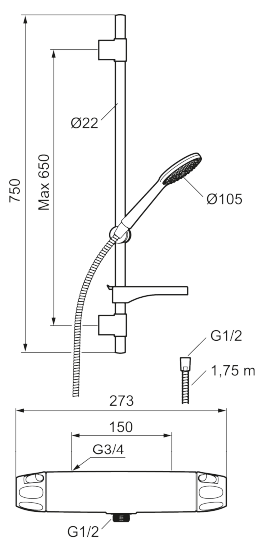

Article number: 86821503 **Flow 3 bar:** 6.9 l/m

Description: Brushed chrome, 150 c/c

- Safety mixer 9000XE and head shower set 9000XE
- Shower set has anti lime-scale hand shower, shower bar with slider, soap dish and wall brackets with sealing
- Lead Free material

Unique characteristics

Backflow protection unit type **EB**

PRODUCT DESCRIPTION

9000XE shower kit

9000XE shower kit is our complete shower kit with a mixer and shower set in brushed chrome. The mixer, combined with the large nozzle, delivers a pleasant shower experience with good pressure and an ample jet range without wasting water. The shower kit is easy to install in all types of bathrooms. The product can be supplemented with a tub spout.

Article number: 86821503

Sparepartlist

NO.	FMM NO.	RSK	DESCRIPTION
1	S600083	8218917	On/off handle, complete, krom
1	S600083.75	8218919	On/off handle, complete, brushed chrome
2	S600116	8218920	End cover, chrome
2	S600116.75	8218922	End cover, brushed chrome
3	S600082	8218914	Temperature handle, complete, chrome
3	S600082.75	8218916	Temperature handle, complete, brushed chrome
4	S600020	8441462	Ceramic headwork, with service tool (shower mixer)
5	S600086	8439710	Stop ring, standard
6	S600087	8439711	Scalding protection ring
7	S600084	8439709	Thermostatic cartridge, complete, incl. service tool

NO.	FMM NO.	RSK	DESCRIPTION
8	S600088	8439712	Nipple M18x1-G1/2 for shower mixer
9	60770000	8591918	Service tool
10	59800800	8592005	Inlet connectors, 160 c/c
11	38632006	8590311	Filter
12	S600105	8439713	Care-handle, black, 2 pcs
13	S600091	8233001	Hand shower, chrome
13	S600091.75	8233003	Hand shower, brushed chrome
14	S600095	8239500	Wall bracket, chrome
14	S600095.75	8221926	Wall bracket, brushed chrome
15	S600109	8252036	Shower hose, chrome
15	S600109.75	8252038	Shower hose, brushed chrome