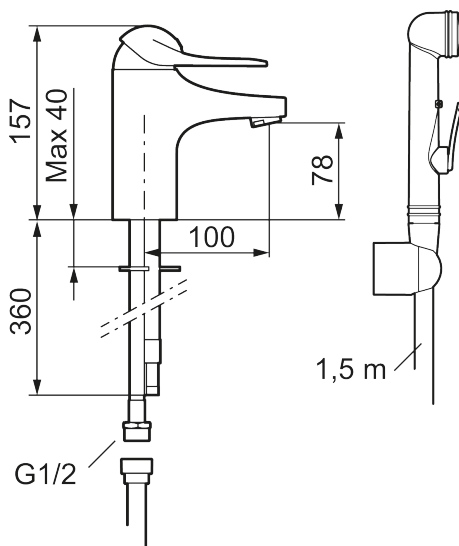

Unique characteristics

- With self-closing hand shower, wall bracket and hose
- Cold Start
- Ceramic cartridge with soft closing function
- Adjustable flow control and temperature limiter
- Eco Flow (energy and water saving aerator)
- Soft PEX® hoses (stainless steel braided)
- Approved non-return valves, EN-Standard EN1717

Backflow protection unit type