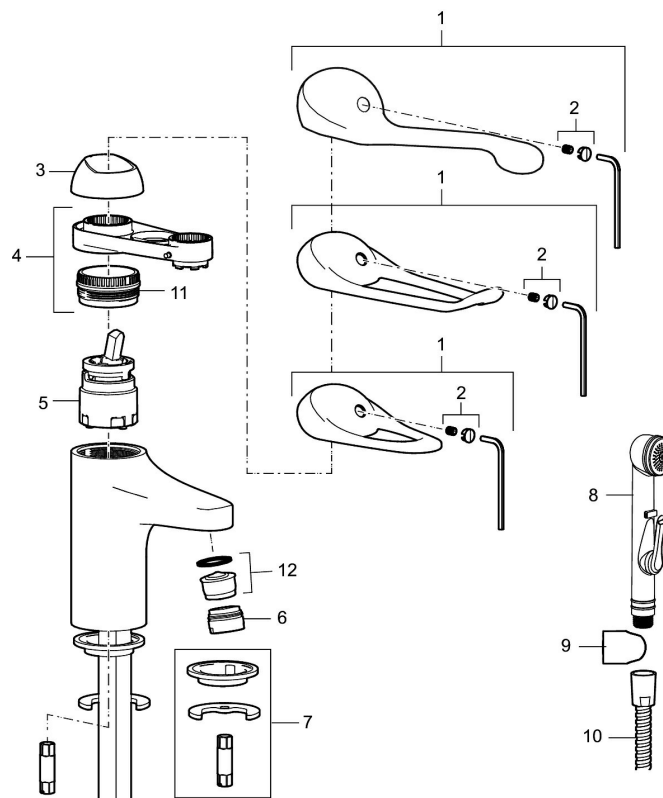

Article number: 80676000

Description: Chrome, Eco Plus, connection nut G3/8"

Unique characteristics

- With self-closing hand shower, wall bracket and hose
- Cold Start
- Ceramic cartridge with soft closing function
- Adjustable flow control and temperature limiter
- Eco Flow (energy and water saving aerator)
- Soft PEX[®] hoses (stainless steel braided)
- Approved non-return valves, EN-Standard EN1717

Backflow protection unit type

PRODUCT DESCRIPTION

9000E basin mixer

An optimal fusion of design and function. The FM Mattsson 9000E range ushers in a new generation of mixers that are environmentally engineered down to the last detail. The mixer brings beauty and technical perfection to your bathroom. Even in its basic version, the mixer has unique functions that save energy without compromising on comfort.

Article number: 80676000

Sparepartlist

NO.	FMM NO.	RSK	DESCRIPTION
1	58500000	8591936	Lever, complete, L=90 mm
1	58501750	8591937	Lever, complete, L=150 mm
1	58501800	8592048	Lever, complete, L=180 mm
2	58510000	8591944	Cover lid with colour marking
3	58520000	8591945	Cover sleeve
4	58530140	8241726	Fastening nipple with service tool
5	59120009	8591949	Ceramic cartridge with service tool, cold start (green ring)
5	59120000	8591769	Ceramic cartridge, cold start (green ring)
5	59126000	8591966	Ceramic cartridge with service tool, Eco Plus (green ring)

NO.	FMM NO.	RSK	DESCRIPTION
5	S600232		Cartridge, for basin mixer, LEED compliant
6	29142400	8281526	Housing M24 ext., 13 mm
7	39140800	8186891	Fastening kit for basin mixer
8	S600206	8233049	Self-closing hand shower, chrome
9	34093000	8186018	Wall bracket, chrome
10	S600207	8236647	Shower hose, L=1,5 m, chrome
11	29390000	8295356	Fastening nipple
12	29102910	8281534	Aerator insert, 5,5–6,5 l/min at 300kPa
12	29102710	8281528	Aerator insert, 9–11 l/min at 300kPa
12	29100500	8281532	Aerator insert, 5 l/min at 200–600 kPa
12	S600072	8281671	Aerator insert, 3 l/min at 200–600 kPa