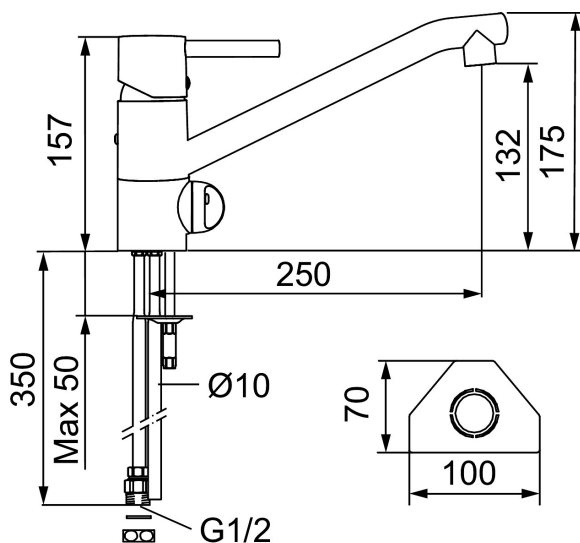

GARDA kitchen mixer

Garda is a range of mixers with a clean, minimalist design. A Garda mixer enhances the overall interior of modern kitchens, and has our unique technical features including a soft-close mechanism and a ceramic seal. The spout is replaceable, so you can easily vary the mixer's appearance according to your preference. The choice is yours.

Article number: 96410000

Description: Chrome, with CU Ø10 mm

Uniqe characteristics

Backflow protection unit type

- Ceramic cartridge with soft closing function
- Adjustable flow control and temperature limiter
- Eco Flow (energy and water saving aerator)
- Swivel spout 110°
- With dish washer valve, switchable between cold and hot water. Pre-set on cold water
- Hole diameter Ø32-35 mm

Article number: 96410000

Sparepartlist

NO.	FMM NO.	RSK	DESCRIPTION
1	59400000	8591864	Lever, complete, L=95 mm
2	38731006	8591765	Lock screw
3	59410000	8591863	Cover lid with colour marking
4	59330000	8591829	Cover ring, chrome
5	38051000	8241719	Fastening nipple,chrome
6	59110009	8591755	Ceramic cartridge, not cold start (red ring), retail packed
7	59705000	8154081	Spout, Garda low spout
8	59752200	8242199	Aerator M21,5 ext., 7-9 l/min at 300 kPa
9	60841000	8591891	Key for aerator M21,5 x 1
10	37204029	8593089	Sealing rings, 2 pcs

NO.	FMM NO.	RSK	DESCRIPTION
11	37802850	8141748	O-ring 42,2x3,0
12	39141000	8186888	Fastening kit, for mixers without on/off valve
12	39142000	8186890	Fastening kit, for mixers with on/off valve
13	59271000	8591843	Ceramic cartridge for dishwasher
14	59060000	8591876	Knob for dishwasher, chrome
15	59050000	8591875	On/off valve for dishwasher, complete, chrome