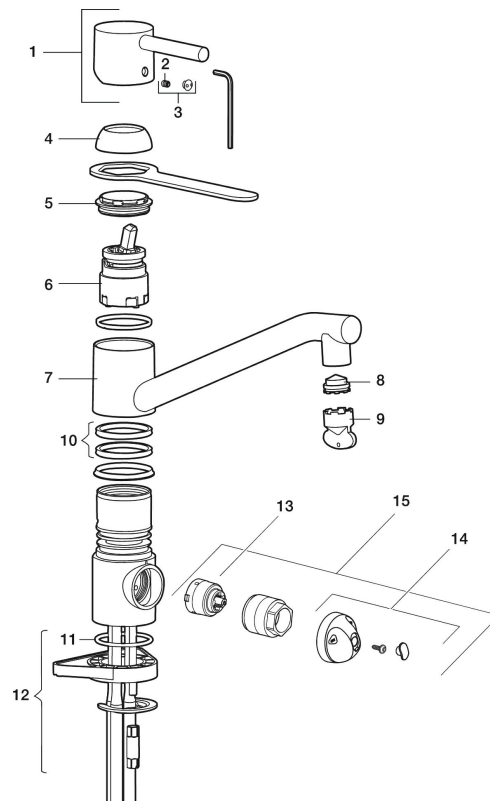

Article number: 96410000

Description: Chrome, with CU Ø10 mm

Uniqe characteristics

Backflow protection unit type

- Ceramic cartridge with soft closing function
- Adjustable flow control and temperature limiter
- Eco Flow (energy and water saving aerator)
- Swivel spout 110°
- With dish washer valve, switchable between cold and hot water. Pre-set on cold water
- Hole diameter Ø32-35 mm

Article number: 96410000

Sparepartlist

NO.	FMM NO.	RSK	DESCRIPTION
1	59400000	8591864	Lever, complete, L=95 mm
2	38731006	8591765	Lock screw
3	59410000	8591863	Cover lid with colour marking
4	59330000	8591829	Cover ring, chrome
5	38051000	8241719	Fastening nipple,chrome
6	59110009	8591755	Ceramic cartridge, not cold start (red ring), retail packed
7	59705000	8154081	Spout, Garda low spout
8	59752200	8242199	Aerator M21,5 ext., 7-9 l/min at 300 kPa
9	60841000	8591891	Key for aerator M21,5 x 1
10	37204029	8593089	Sealing rings, 2 pcs

NO.	FMM NO.	RSK	DESCRIPTION
11	37802850	8141748	O-ring 42,2x3,0
12	39141000	8186888	Fastening kit, for mixers without on/off valve
12	39142000	8186890	Fastening kit, for mixers with on/off valve
13	59271000	8591843	Ceramic cartridge for dishwasher
14	59060000	8591876	Knob for dishwasher, chrome
15	59050000	8591875	On/off valve for dishwasher, complete, chrome