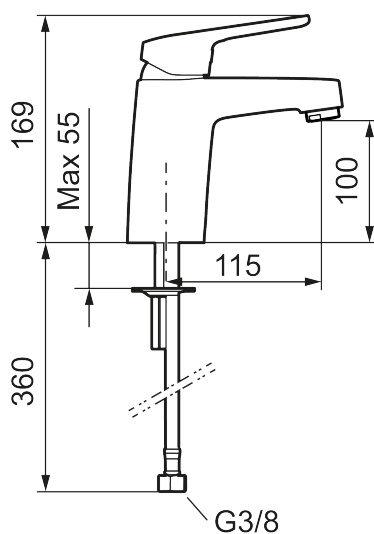

- Cold Start
- Ceramic cartridge with soft closing function
- Adjustable flow control and temperature limiter
- Eco Flow (energy and water saving aerator)
- Soft PEX® hoses (stainless steel braided)