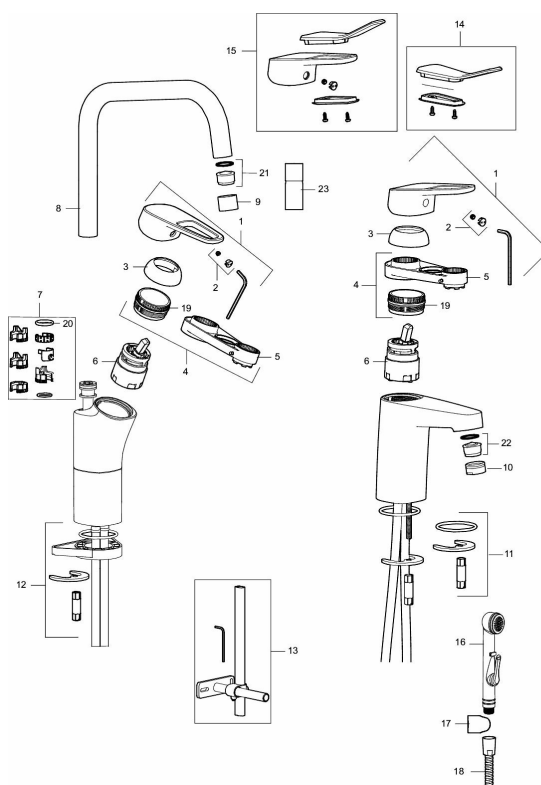

Article number: 83500010 Flow 3 bar: 6.2 l/m

Description: Chrome, connection nut G3/8"

### Sparepartlist

NO.	FMM NO.	RSK	DESCRIPTION
	44450009	8295353	Accessories (limitation segment, stop screw, allen wrench 3 mm)
1	58501000	8592023	Complete lever, chrome
2	58511000	8592021	Cover lid with colour marking
3	58521000	8592020	Cover sleeve, chrome
4	58530140	8241726	Fastening nipple with service tool
5	S600298	3870203	Service tool
6	59115500	8591947	Ceramic cartridge with service tool, standard (red ring)
6	S600273	8387230	Ceramic cartridge with service tool, cold start (green ring)