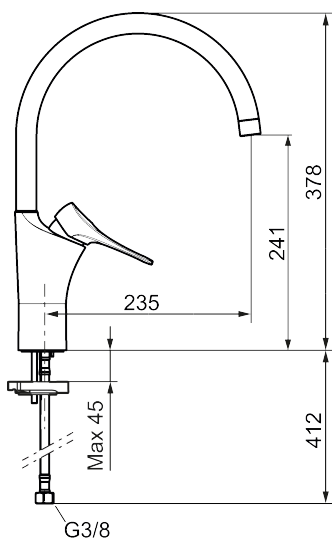

## 9000XE kitchen mixer

9000XE kitchen mixer with C-spout in brushed chrome suits any kitchen, whatever its size. This kitchen mixer is lead-free and equipped with our smart, innovative, energy-saving functions such as cold start, soft closing, a temperature limiter function and an energy- and water-saving aerator. Its timeless, practical design makes it a functional and aesthetically durable addition to any modern home.

**Article number:** 86000013 **Flow 3 bar:** 6.0 l/m

**Description:** Brushed chrome

### Unique characteristics

Backflow protection unit type

- Cold Start
- Ceramic cartridge with soft closing function
- Adjustable flow control and temperature limiter
- Eco Flow (energy and water saving aerator)
- Swivel spout, limitation part for 60°, 85°, 110° or 360° included
- Soft PEX® hoses with 3/8" connecting nut (stainless steel braided)
- Lead Free material
- Hole diameter Ø34-37 mm