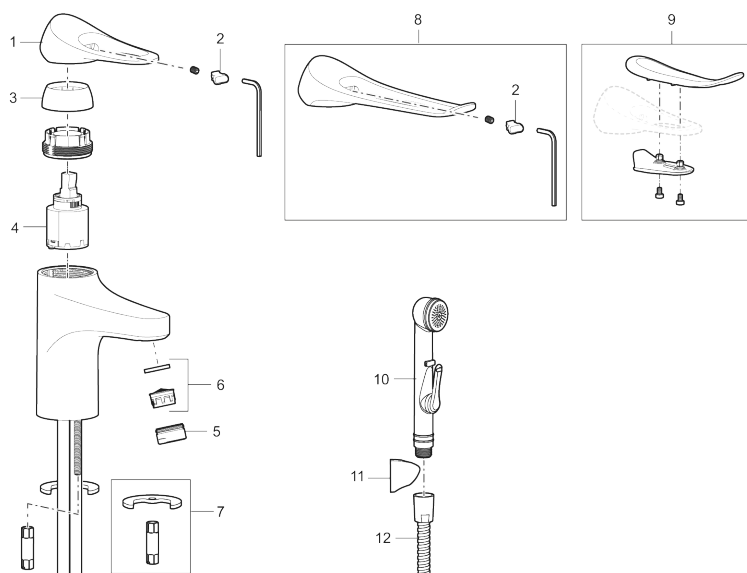

Description: Brushed chrome

- Cold Start
- Ceramic cartridge with soft closing function
- Adjustable flow control and temperature limiter
- Eco Flow (energy and water saving aerator)
- Soft PEX[®] hoses with 3/8" connecting nut (stainless steel braided)
- Lead Free material
- Hole diameter Ø34-37 mm

Unique characteristics

Backflow protection unit type 

PRODUCT DESCRIPTION

9000XE basin mixer

9000XE basin mixer is a basin mixer in brushed chrome. Its classic design and water-saving function make it a natural choice for the bathroom.

Article number: 86500013

Sparepartlist

NO.	FMM NO.	RSK	DESCRIPTION
1	S600096	8387022	Lever, complete, chrome
1	S600096.75	8387024	Lever, complete, Brushed chrome
2	S600097	8387025	Cover lid with colour marking
3	S600101	8387029	Cover sleeve, chrome
3	S600101.75	8387031	Cover sleeve, brushed chrome
4	S600100	8387028	Ceramic cartridge with tool, for kitchen mixer (LEED) and basin mixer
4	S600099	8387027	Ceramic cartridge, for kitchen mixer (LEED) and basin mixer
4	S600178	8387036	Ceramic cartridge with tools
5	S600156	8280014	Housing M24 ext., 13 mm, chrome
5	S600156.75	8280015	Housing M24 ext., 13 mm, brushed chrome
6	S600072	8281671	Aerator insert, 3 l/min at 200–600 kPa
6	S600226	8280024	Aerator insert, 1,7 l/min at 200–600 kPa
7	S600160	8387096	Fastening kit, for basin mixer
8	S600175	8387083	Care-lever, complete
9	S600106	8397001	Care-kit
10	S600206	8233049	Self-closing hand shower, chrome
11	S600157	8239542	Wall bracket, chrome

NO.	FMM NO.	RSK	DESCRIPTION
11	S600157.75	8239544	Wall bracket, børstet krom
12	S600152	8236561	High-pressure shower hose, L=1,5 m, chrome