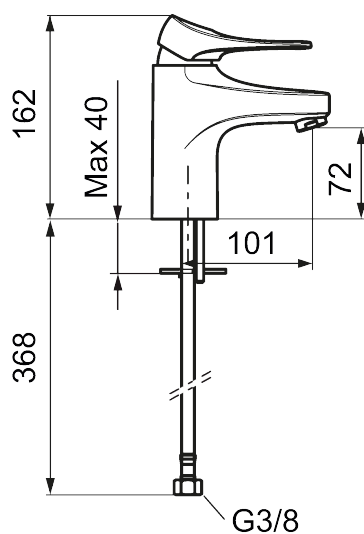

9000XE basin mixer

9000XE basin mixer is a basin mixer in brushed chrome. Its classic design and water-saving function make it a natural choice for the bathroom.

Article number: 86500013 **Flow 3 bar:** 4.5 l/m

Description: Brushed chrome

- Cold Start
- Ceramic cartridge with soft closing function
- Adjustable flow control and temperature limiter
- Eco Flow (energy and water saving aerator)
- Soft PEX[®] hoses with 3/8" connecting nut (stainless steel braided)
- Lead Free material
- Hole diameter Ø34-37 mm

Unique characteristics

Backflow protection unit type 

PRODUCT DESCRIPTION

9000XE basin mixer

9000XE basin mixer is a basin mixer in brushed chrome. Its classic design and water-saving function make it a natural choice for the bathroom.

NO.	FMM NO.	RSK	DESCRIPTION
11	S600157.75	8239544	Wall bracket, børstet krom
12	S600152	8236561	High-pressure shower hose, L=1,5 m, chrome