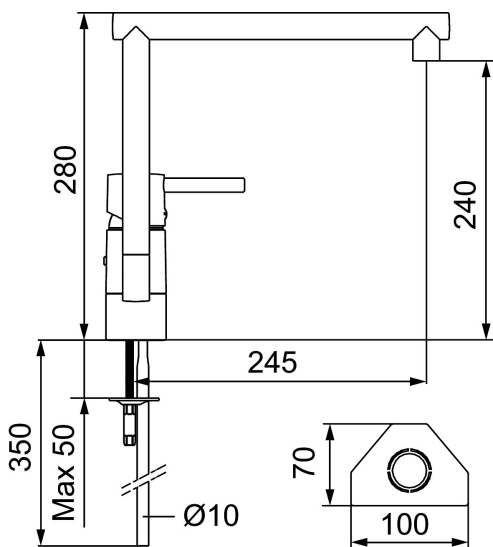

Uniqe characteristics

Backflow protection unit type