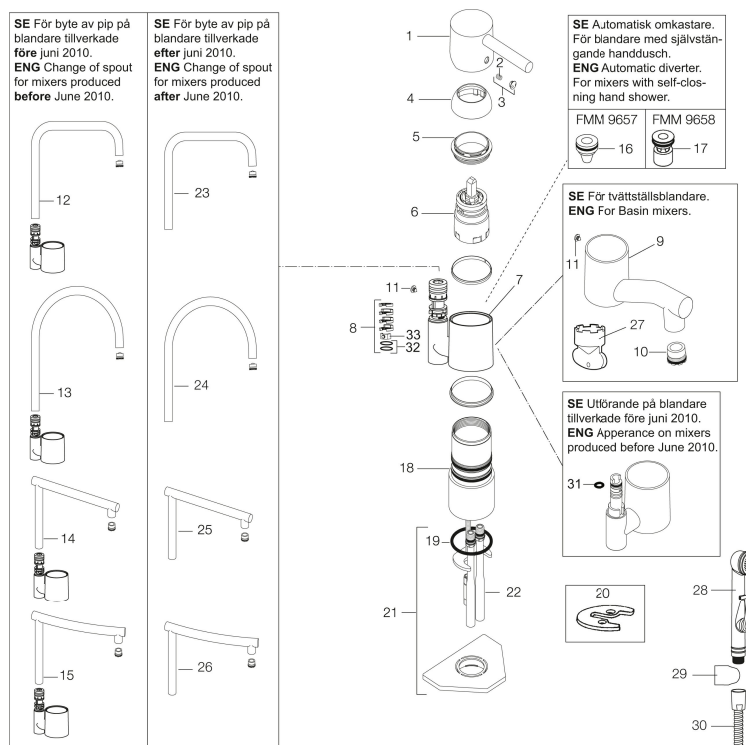

Article number: 96300000

Description: Chrome, with CU Ø10 mm

- Ceramic cartridge with soft closing function
- Adjustable flow control and temperature limiter
- Eco Flow (energy and water saving aerator)
- Swivel spout 110°
- Hole diameter Ø32-35 mm

Article number: 96300000

Sparepartlist

NO.	FMM NO.	RSK	DESCRIPTION
1	59400000	8591864	Lever, complete, L=95 mm
2	38730006	8591623	Locking screw
3	59410000	8591863	Cover lid with colour marking
4	59330000	8591829	Cover ring, chrome
5	38051000	8241719	Fastening nipple,chrome
6	59110000	8591770	Ceramic cartridge, not cold start (red ring)
7	59782000	8154090	Sleeve for spout with socket and stop screw
8	58640000	8594555	Lock kit for swivel spout
9	59700000	8154047	Spout for basin mixer with aerator and stop screw
10	59752200	8242199	Aerator M21,5 ext., 7-9 l/min at 300 kPa
11	38080000	8241723	Stop screw