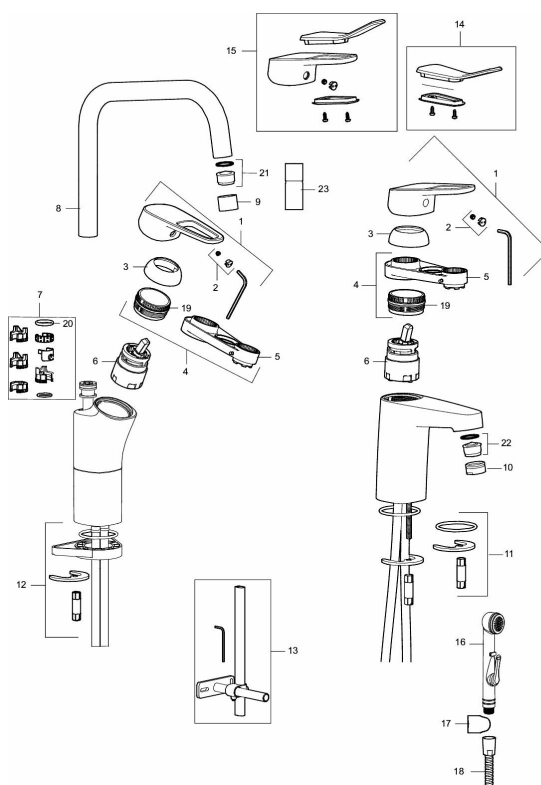

Article number: 83550010 Flow 3 bar: 6.2 l/m

Description: Chrome, connection nut G3/8"

Unique characteristics

Backflow protection unit type **AA**

- With pop-up waste, in metal
- Cold Start
- Ceramic cartridge with soft closing function
- Adjustable flow control and temperature limiter
- Eco Flow (energy and water saving aerator)
- Soft PEX[®] hoses (stainless steel braided)

PRODUCT DESCRIPTION

SILJAN basin mixer

Soft, curved lines and ultra-shiny surfaces. We have emphasised clean design, simplicity and function, in line with our vision of caring for people and the environment. Strong focus has been placed on design, and specific shapes are used consistently to create a coordinated look. Big or small? Our FM Mattsson Siljan has products for everybody, regardless of their taste or the size of their home. The new Siljan Mini basin mixer is a compact product that packs a punch. Specially designed for small homes, small bathrooms or small hands. The choice is yours. Needless to say, you get the same high quality, just in a smaller size.

Article number: 83550010

Sparepartlist

NO.	FMM NO.	RSK	DESCRIPTION
	44450009	8295353	Accessories (limitation segment, stop screw, allen wrench 3 mm)
1	58501000	8592023	Complete lever, chrome
2	58511000	8592021	Cover lid with colour marking
3	58521000	8592020	Cover sleeve, chrome
4	58530140	8241726	Fastening nipple with service tool
5	60770000	8591918	Service tool
6	59115500	8591947	Ceramic cartridge with service tool, standard (red ring)
6	S600273	8387230	Ceramic cartridge with service tool, cold start (green ring)