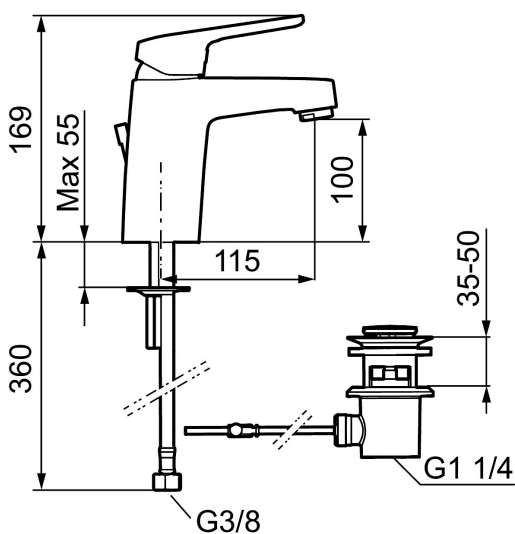

Big or small? Our FM Mattsson Siljan has products for everybody, regardless of their taste or the size of their home.

The new Siljan Mini basin mixer is a compact product that packs a punch. Specially designed for small homes, small bathrooms or small hands. The choice is yours. Needless to say, you get the same high quality, just in a smaller size.

Article number: 83550010 Flow 3 bar: 6.2 l/m

Description: Chrome, connection nut G3/8"

Unique characteristics

Backflow protection unit type **AA**

- With pop-up waste, in metal
- Cold Start
- Ceramic cartridge with soft closing function
- Adjustable flow control and temperature limiter
- Eco Flow (energy and water saving aerator)
- Soft PEX[®] hoses (stainless steel braided)

PRODUCT DESCRIPTION

SILJAN basin mixer

Soft, curved lines and ultra-shiny surfaces. We have emphasised clean design, simplicity and function, in line with our vision of caring for people and the environment. Strong focus has been placed on design, and specific shapes are used consistently to create a coordinated look. Big or small? Our FM Mattsson Siljan has products for everybody, regardless of their taste or the size of their home. The new Siljan Mini basin mixer is a compact product that packs a punch. Specially designed for small homes, small bathrooms or small hands. The choice is yours. Needless to say, you get the same high quality, just in a smaller size.

Article number: 83550010

Sparepartlist

NO.	FMM NO.	RSK	DESCRIPTION
	44450009	8295353	Accessories (limitation segment, stop screw, allen wrench 3 mm)
1	58501000	8592023	Complete lever, chrome
2	58511000	8592021	Cover lid with colour marking
3	58521000	8592020	Cover sleeve, chrome
4	58530140	8241726	Fastening nipple with service tool
5	60770000	8591918	Service tool
6	59115500	8591947	Ceramic cartridge with service tool, standard (red ring)
6	S600273	8387230	Ceramic cartridge with service tool, cold start (green ring)