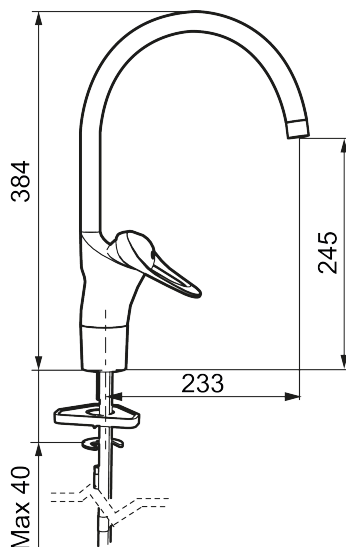

9000E II kitchen mixer

An optimal fusion of design and function. The FM Mattsson 9000E range ushers in a new generation of mixers that are environmentally engineered down to the last detail. The mixer brings beauty and technical perfection to your kitchen. Even in its basic version, the mixer has unique functions that save energy without compromising on comfort.

Article number: 80006000 Flow 3 bar: 8.1 l/m

Description: Chrome, Eco Plus, connection flat end Ø10 mm

- Cold Start
- Ceramic cartridge with soft closing function
- Adjustable flow control and temperature limiter
- Eco Flow (energy and water saving aerator)
- Swivel spout, limitation part for 60°, 85°, 110° or 360° included
- Soft PEX® hoses (stainless steel braided)
- Hole diameter Ø34-37 mm
- Diameter base Ø52 mm