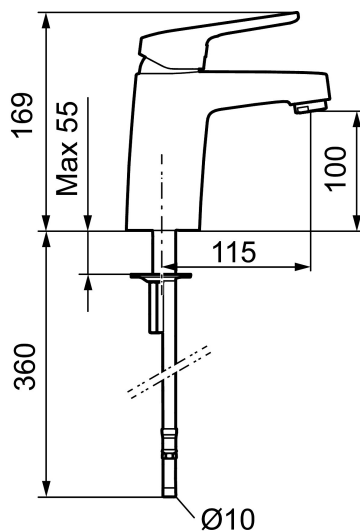

Big or small? Our FM Mattsson Siljan has products for everybody, regardless of their taste or the size of their home.

The new Siljan Mini basin mixer is a compact product that packs a punch. Specially designed for small homes, small bathrooms or small hands. The choice is yours. Needless to say, you get the same high quality, just in a smaller size.

Article number: 83500000 Flow 3 bar: 6.2 l/m

Description: Chrome, connection flat end Ø10 mm

Unique characteristics

Backflow protection unit type 

- Cold Start
- Ceramic cartridge with soft closing function
- Adjustable flow control and temperature limiter
- Eco Flow (energy and water saving aerator)
- Soft PEX[®] hoses (stainless steel braided)