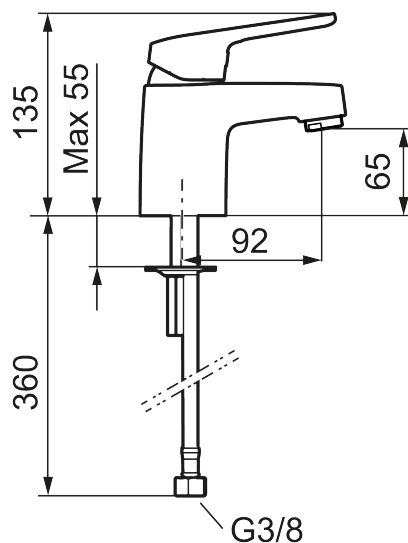

- Cold Start
- Ceramic cartridge with soft closing function
- Adjustable flow control and temperature limiter
- Eco Flow (energy and water saving aerator)
- Soft PEX® hoses (stainless steel braided)
- Small model