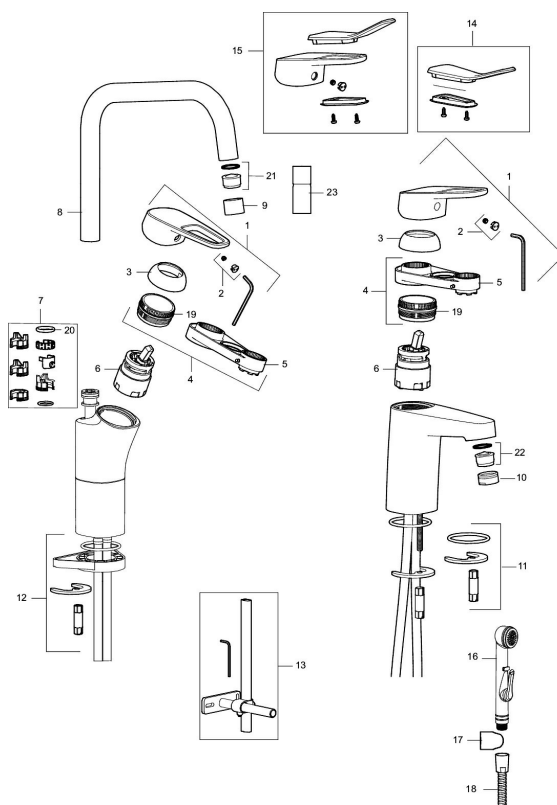

Article number: 83507300 **Flow 3 bar:** 3.0 l/m

Description: Chrome, 3 l/min at 200–600 kPa, LEED compliant, connection flat end Ø10 mm

Unique characteristics

Backflow protection unit type

- Basin mixer with extra low flow, BREEAM and LEED compliant
- Cold Start
- Ceramic cartridge with soft closing function
- Adjustable flow control and temperature limiter
- Eco (energy and water saving constant flow aerator)
- Soft PEX® hoses (stainless steel braided)

PRODUCT DESCRIPTION

SILJAN basin mixer

Soft, curved lines and ultra-shiny surfaces. We have emphasised clean design, simplicity and function, in line with our vision of caring for people and the environment. Strong focus has been placed on design, and specific shapes are used consistently to create a coordinated look. Big or small? Our FM Mattsson Siljan has products for everybody, regardless of their taste or the size of their home. The new Siljan Mini basin mixer is a compact product that packs a punch. Specially designed for small homes, small bathrooms or small hands. The choice is yours. Needless to say, you get the same high quality, just in a smaller size.

Article number: 83507300

Sparepartlist

NO.	FMM NO.	RSK	DESCRIPTION
	44450009	8295353	Accessories (limitation segment, stop screw, allen wrench 3 mm)
1	58501000	8592023	Complete lever, chrome
2	58511000	8592021	Cover lid with colour marking
3	58521000	8592020	Cover sleeve, chrome
4	58530140	8241726	Fastening nipple with service tool
5	60770000	8591918	Service tool
6	59115500	8591947	Ceramic cartridge with service tool, standard (red ring)