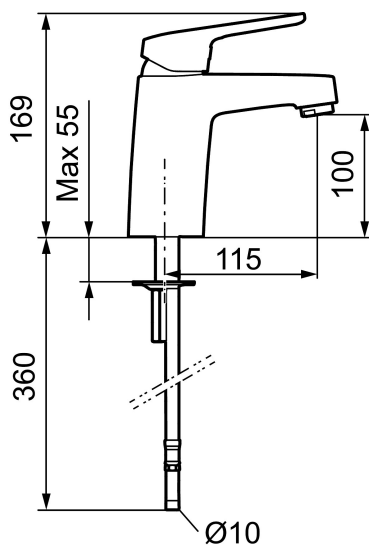

Article number: 83507300 **Flow 3 bar:** 3.0 l/m

Description: Chrome, 3 l/min at 200–600 kPa, LEED compliant, connection flat end Ø10 mm

Unique characteristics

Backflow protection unit type

- Basin mixer with extra low flow, BREEAM and LEED compliant
- Cold Start
- Ceramic cartridge with soft closing function
- Adjustable flow control and temperature limiter
- Eco (energy and water saving constant flow aerator)
- Soft PEX® hoses (stainless steel braided)

Article number: 83507300

Sparepartlist

NO.	FMM NO.	RSK	DESCRIPTION
	44450009	8295353	Accessories (limitation segment, stop screw, allen wrench 3 mm)
1	58501000	8592023	Complete lever, chrome
2	58511000	8592021	Cover lid with colour marking
3	58521000	8592020	Cover sleeve, chrome
4	58530140	8241726	Fastening nipple with service tool
5	60770000	8591918	Service tool
6	59115500	8591947	Ceramic cartridge with service tool, standard (red ring)