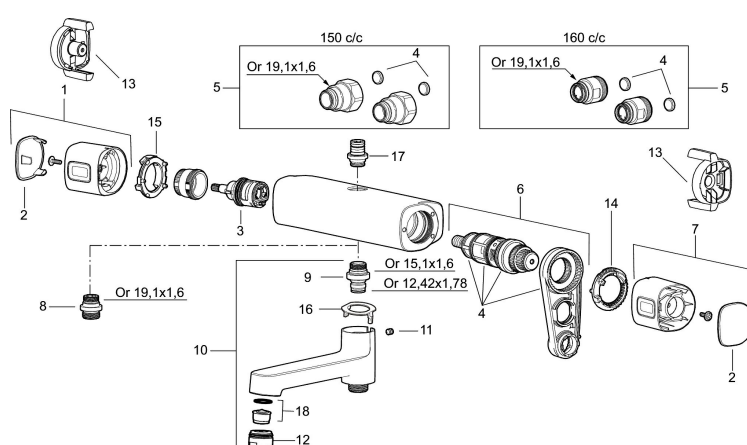

PRODUCT DESCRIPTION

SILJAN shower mixer

In the FM Mattsson Siljan collection, strong focus has been placed on design. Specific shapes are used consistently to create a coordinated look. In combination with smart technology, this results in a range of safe, eco-friendly mixers with very low energy and water consumption.

Our energy-saving functions and well-known high quality are the cornerstones of our new signature collection, FM Mattsson Siljan. Also see our Siljan shower and bath packages – smart all-in-one solutions with an overhead shower or hand shower set.

Article number: 85811500

Sparepartlist

NO.	FMM NO.	RSK	DESCRIPTION
1	35480009	8592029	On/off handle, complete
2	39031500	8592052	End cover
3	35980009	8585850	Ceramic on/off headwork, reversible
4	38680009	8591701	Filter kit incl. o-rings and service tool
5	59800800	8592005	Inlet connectors, 160 c/c
5	59810800	8592006	Inlet connectors 150 c/c (left-handed thread)
6	38601009	8591609	Thermostatic cartridge, complete, incl. service tool
7	35480109	8592033	Temperature handle, complete
8	39710800	8591967	Nipple M18x1-G1/2 for shower mixer
9	39754000	8591969	Nipple M18x1 with o-ring for bath mixer
10	83990000	8154079	Swivel spout with integrated diverter
11	38086000	8439701	Locking screw
12	29142400	8281526	Housing M24 ext., 13 mm
13	35976209	8592039	Care-handle, black, 2 pcs