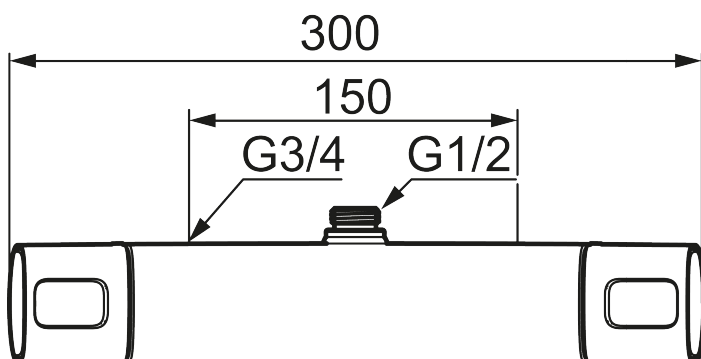

### Unique characteristics

Backflow protection unit type 

- With shower connection up
- Pressure balanced thermostatic mixer
- With ceramic sealed headwork
- Temperature handle with safety stop at 38°C
- With Eco-function
- Approved non-return valves, EN-Standard EN1717