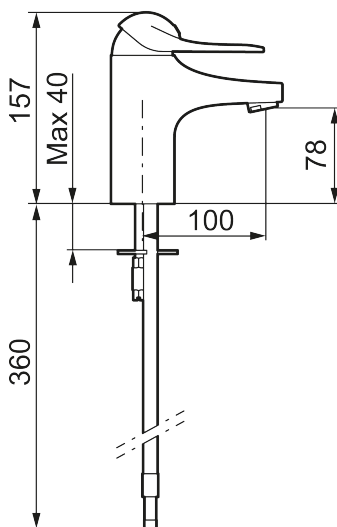

Unique characteristics

- Cold Start
- Ceramic cartridge with soft closing function
- Adjustable flow control and temperature limiter
- Eco (energy and water saving constant flow aerator)
- Soft PEX® hoses (stainless steel braided)

Backflow protection unit type