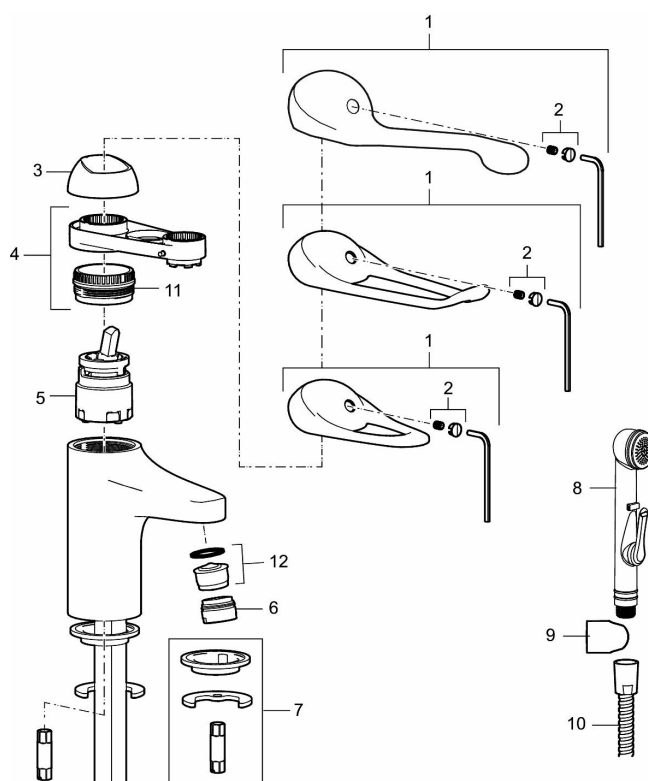

Article number: 80607300 **Flow 3 bar:** 3.0 l/m

Description: Chrome, constant flow at 200–600 kPa, LEED/BREEAM compliant, connection flat end Ø10 mm

Unique characteristics

- Cold Start
- Ceramic cartridge with soft closing function
- Adjustable flow control and temperature limiter
- Eco (energy and water saving constant flow aerator)
- Soft PEX[®] hoses (stainless steel braided)

Backflow protection unit type 

PRODUCT DESCRIPTION

9000E basin mixer

An optimal fusion of design and function. The FM Mattsson 9000E range ushers in a new generation of mixers that are environmentally engineered down to the last detail. The mixer brings beauty and technical perfection to your bathroom. Even in its basic version, the mixer has unique functions that save energy without compromising on comfort.

Article number: 80607300

Sparepartlist

NO.	FMM NO.	RSK	DESCRIPTION
1	58500000	8591936	Lever, complete, L=90 mm
1	58501750	8591937	Lever, complete, L=150 mm
1	58501800	8592048	Lever, complete, L=180 mm
2	58510000	8591944	Cover lid with colour marking
3	58520000	8591945	Cover sleeve
4	58530140	8241726	Fastening nipple with service tool
5	S600273	8387230	Ceramic cartridge with service tool, cold start (green ring)
5	59120000	8591769	Ceramic cartridge, cold start (green ring)
5	59126000	8591966	Ceramic cartridge with service tool, Eco Plus (green ring)
5	S600232		Cartridge, Low flow, for LEED mixers

NO.	FMM NO.	RSK	DESCRIPTION
6	29142400	8281526	Housing M24 ext., 13 mm
7	S600160	8387096	Fastening kit, for basin mixer
8	S600206	8233049	Self-closing hand shower, chrome
9	34093000	8186018	Wall bracket, chrome
10	S600207	8236647	Shower hose, L=1,5 m, chrome
11	29390000	8295356	Fastening nipple
12	29102910	8281534	Aerator insert, 5,5–6,5 l/min at 300kPa
12	29102710	8281528	Aerator insert, 9–11 l/min at 300kPa
12	29100500	8281532	Aerator insert, 5 l/min at 200–600 kPa
12	S600072	8281671	Aerator insert, 3 l/min at 200–600 kPa