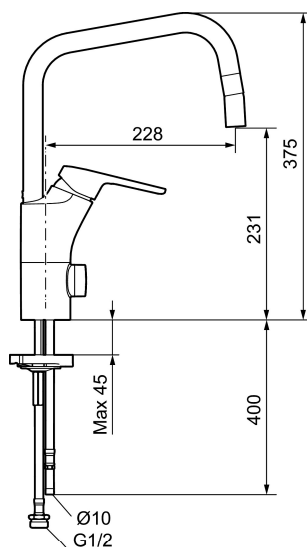

**Article number:** 83013000

**Description:** Chrome, with ball-jointed aerator, connection flat end Ø10 mm

### Unique characteristics

Backflow protection unit type

- With ball-jointed aerator
- Cold Start
- Ceramic cartridge with soft closing function
- Adjustable flow control and temperature limiter
- Eco Flow (energy and water saving aerator)
- Swivel spout, limitation part for 60°, 85°, 110° or 360° included
- With dish washer valve, switchable between cold and hot water. Pre-set on cold water
- Soft PEX<sup>®</sup> hoses (stainless steel braided)
- Hole diameter Ø34-37 mm