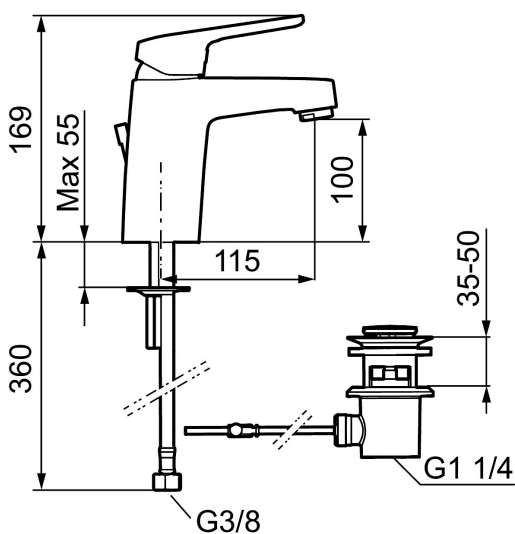

Big or small? Our FM Mattsson Siljan has products for everybody, regardless of their taste or the size of their home.

The new Siljan Mini basin mixer is a compact product that packs a punch. Specially designed for small homes, small bathrooms or small hands. The choice is yours. Needless to say, you get the same high quality, just in a smaller size.

Article number: 83550010 Flow 3 bar: 6.2 l/m

Description: Chrome, connection nut G3/8"

Unique characteristics

Backflow protection unit type 

- With pop-up waste, in metal
- Cold Start
- Ceramic cartridge with soft closing function
- Adjustable flow control and temperature limiter
- Eco Flow (energy and water saving aerator)
- Soft PEX[®] hoses (stainless steel braided)