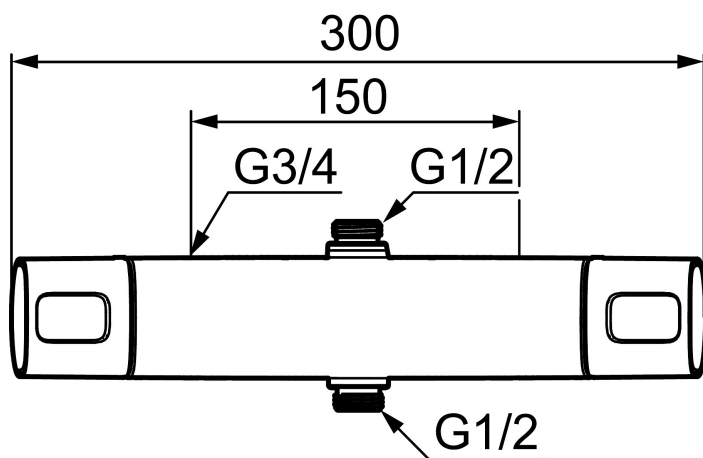

Article number: 83841500

Description: Chrome, 150 c/c

Unique characteristics

Backflow protection unit type 

- With shower connection up and down
- For head shower set with G1/2 connection
- With reversible headwork
- Pressure balanced thermostatic mixer
- With ceramic sealed headwork
- Temperature handle with safety stop at 38°C
- With Eco-function
- Approved non-return valves, EN-Standard EN1717